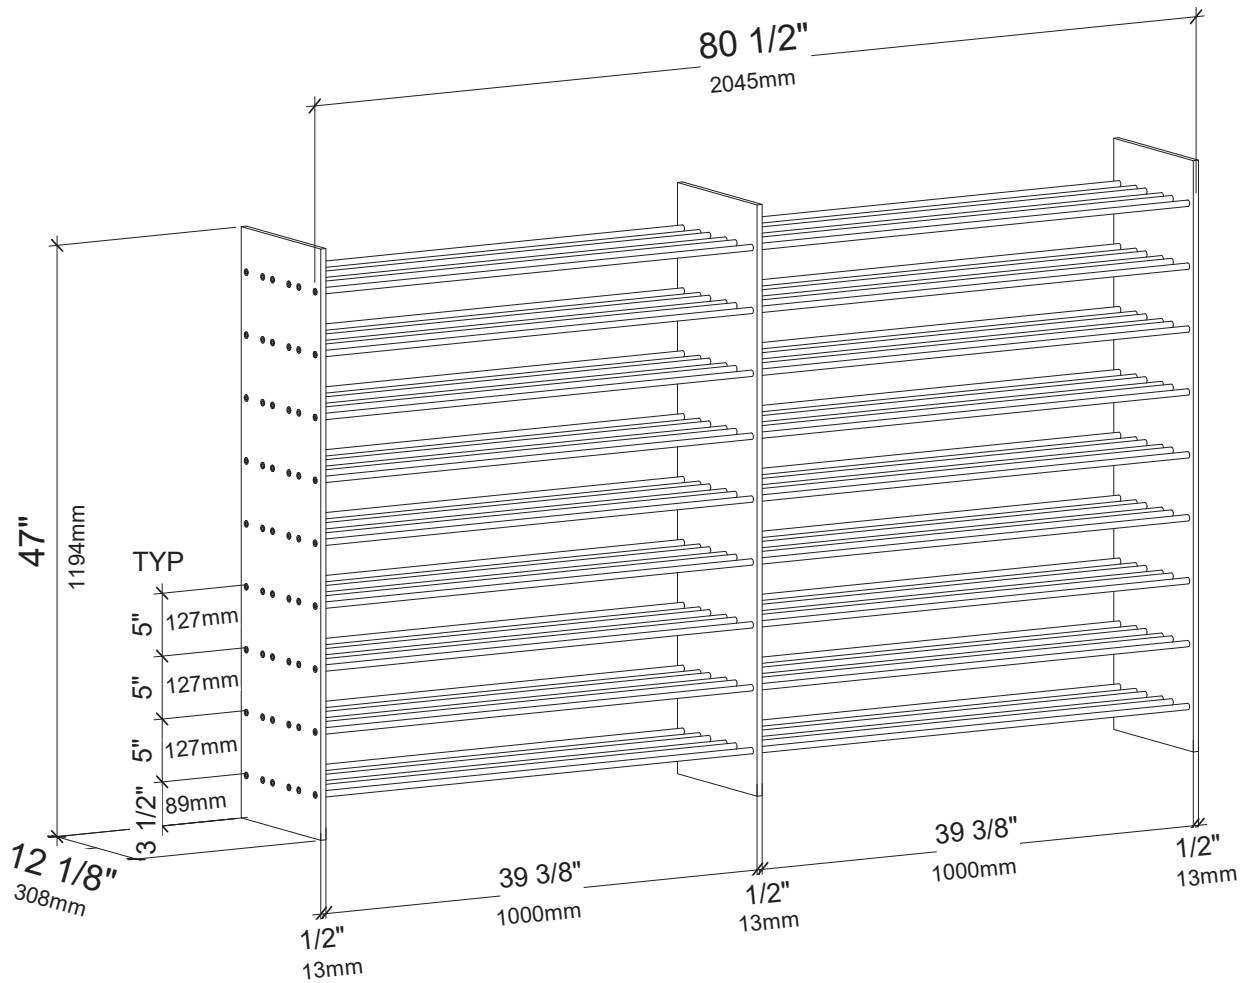

Evolution Wine Tower 47 Kit

Spec Sheet for WT-47-B1X (162-bottle wine rack kit)

Expand to the Side
Extension Kits add 40"
(1016mm) to the width
of any assembly.

VINTAGEVIEW®
MOVING WINE STORAGE FORWARD

4690 Joliet St., Denver, CO 80239 | phone: 866.650.1500 | fax: 866.650.1501 | VintageView.com