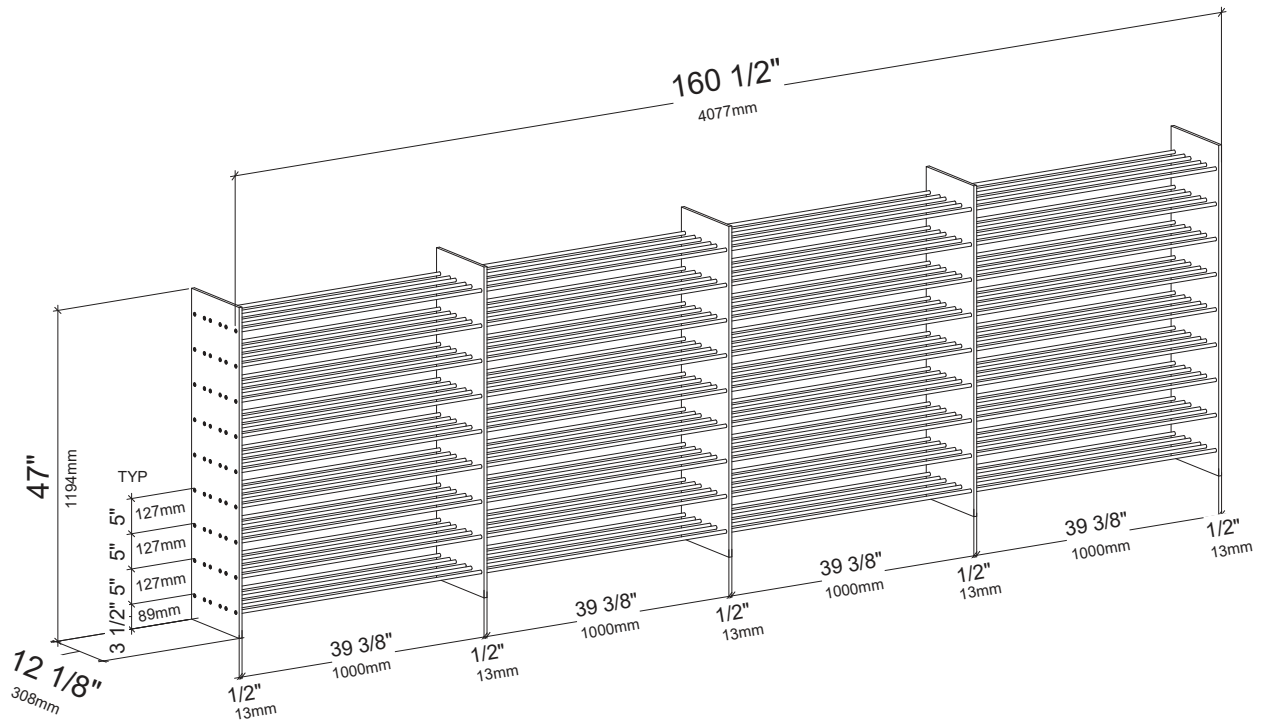

Evolution Wine Tower 47 Kit

Spec Sheet for WT-47-B2X (324-bottle wine rack kit2)

Expand to the Side
Extension Kits add 40"
(1016mm) to the width
of any assembly.

VINTAGEVIEW®
MOVING WINE STORAGE FORWARD

4690 Joliet St., Denver, CO 80239 | phone: 866.650.1500 | fax: 866.650.1501 | VintageView.com