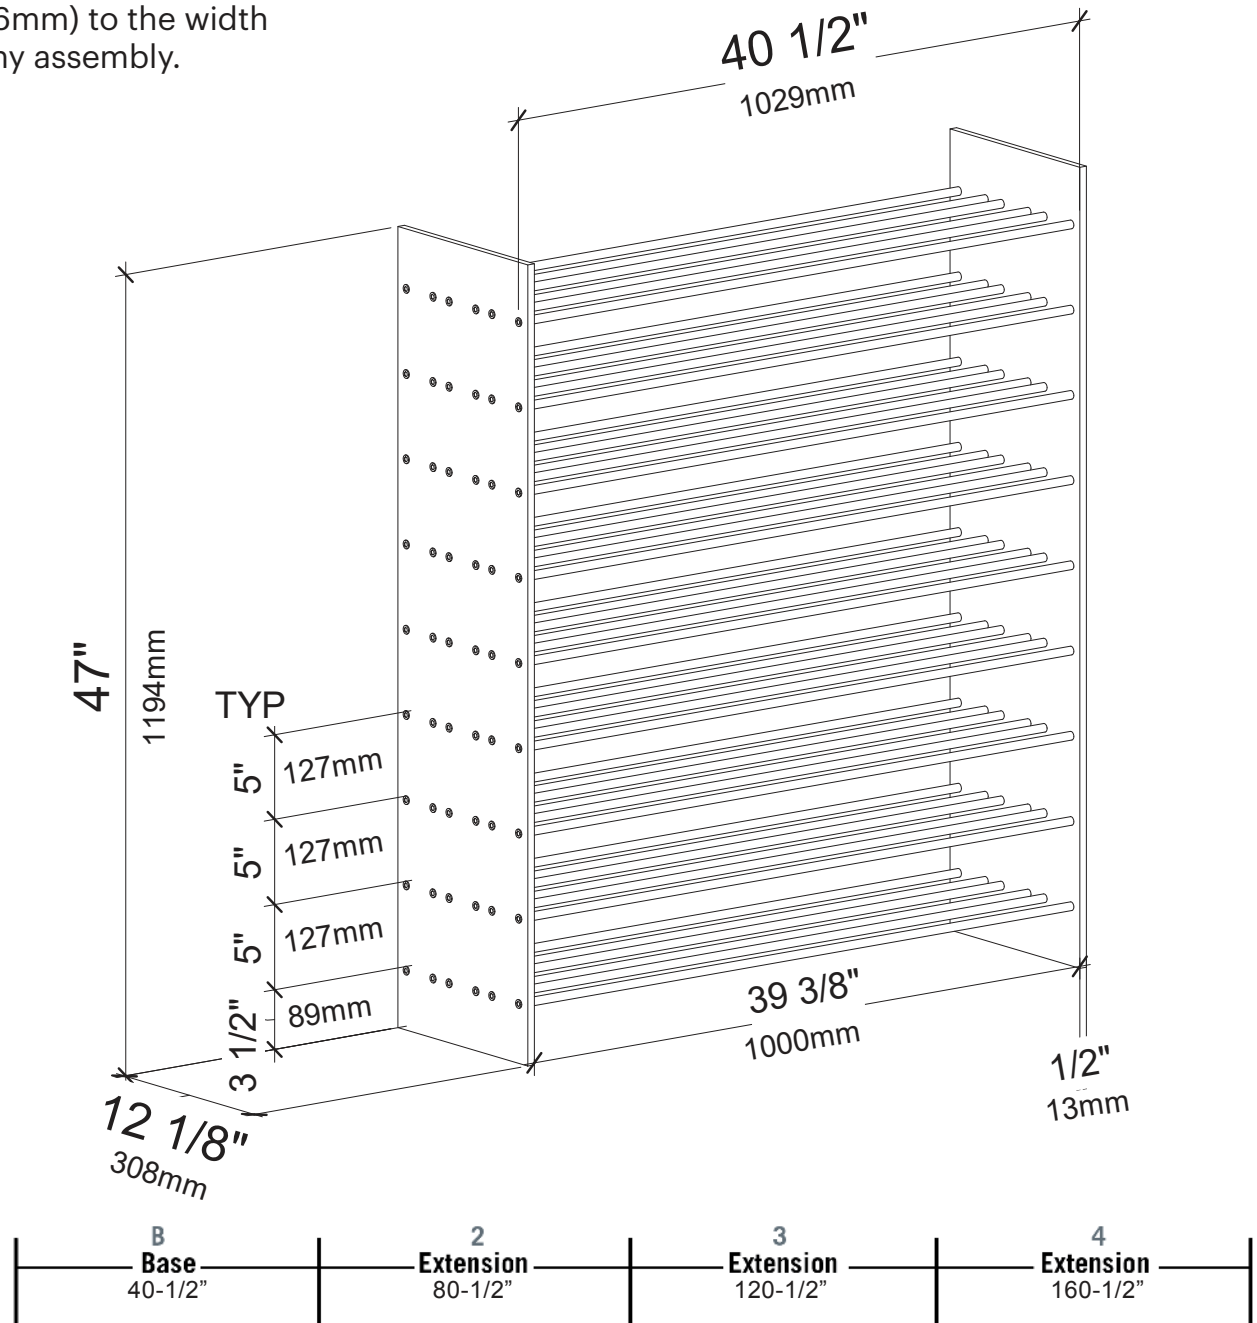

Evolution Wine Tower 47

Spec Sheet for WT-47 (81-bottle wine rack)

Expand to the Side
Extension Kits add 40"
(1016mm) to the width
of any assembly.

VINTAGEVIEW®
MOVING WINE STORAGE FORWARD

4690 Joliet St., Denver, CO 80239 | phone: 866.650.1500 | fax: 866.650.1501 | VintageView.com