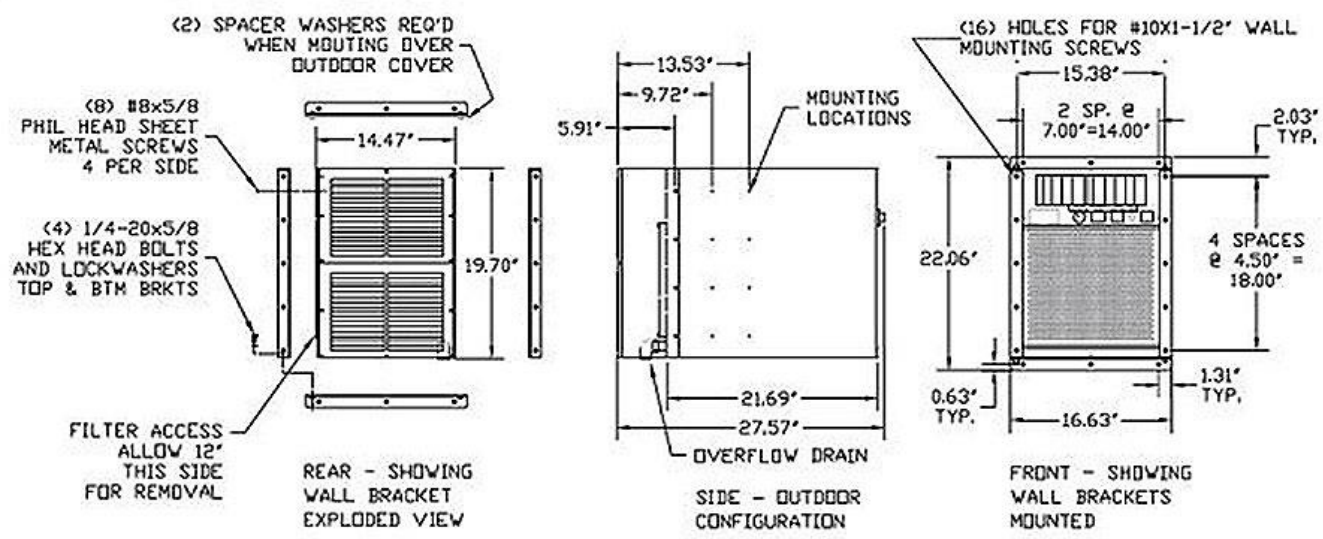

## 3200 / 4200 VSI

HEIGHT (IN)	WIDTH (IN)	DEPTH (IN)	WEIGHT (LBS)	UL UNIT MAX AMP RATING
19.62	14.13	25.11	115	11.8

## 3200 / 4200 VSX

HEIGHT (IN)	WIDTH (IN)	DEPTH (IN)	WEIGHT (LBS)	UL UNIT MAX AMP RATING
19.70	14.47	27.57	123	11.8