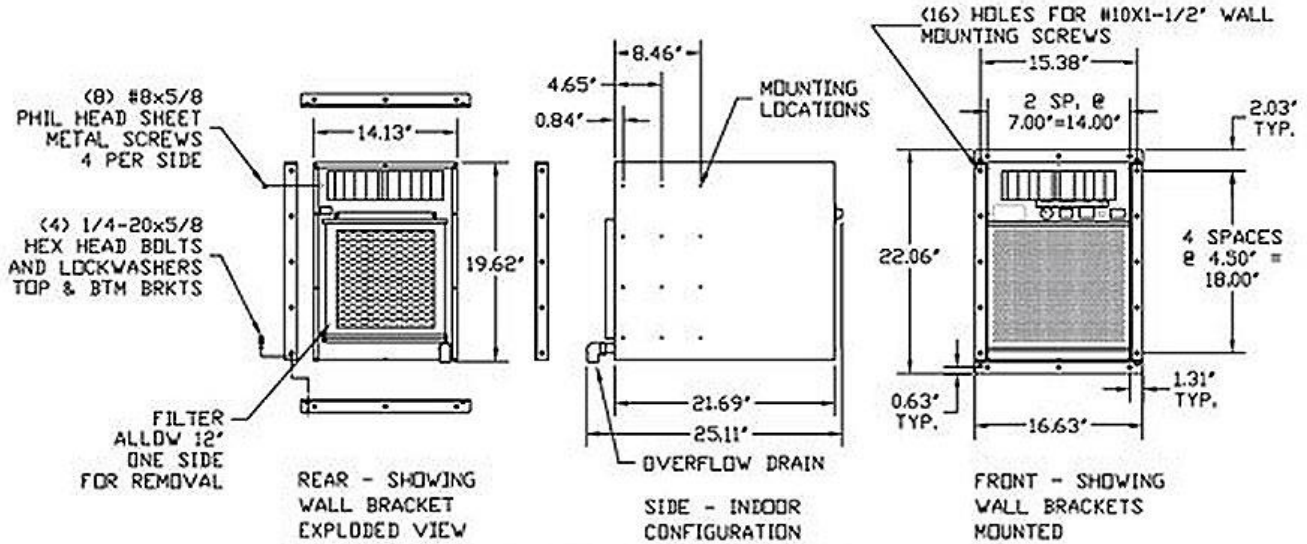

## 3200 / 4200 VSI

HEIGHT (IN)	WIDTH (IN)	DEPTH (IN)	WEIGHT (LBS)	UL UNIT MAX AMP RATING
19.62	14.13	25.11	115	11.8

## 3200 / 4200 VSX

HEIGHT (IN)	WIDTH (IN)	DEPTH (IN)	WEIGHT (LBS)	UL UNIT MAX AMP RATING
19.70	14.47	27.57	123	11.8