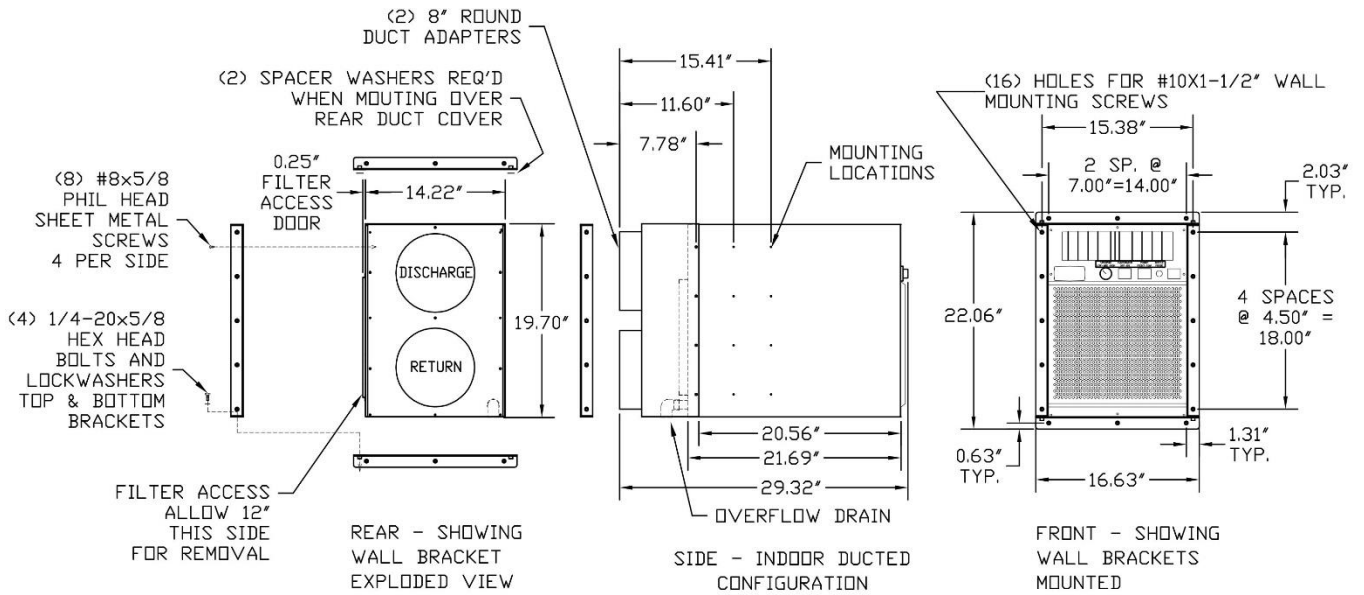

Rear Duct Hood Cut Sheet

3200VS
4200VS

HEIGHT (IN)	WIDTH (IN)	DEPTH (IN)	WEIGHT (LBS)	UL UNIT MAX AMP RATING
19.70	14.47	29.32	123	11.8

1103R01