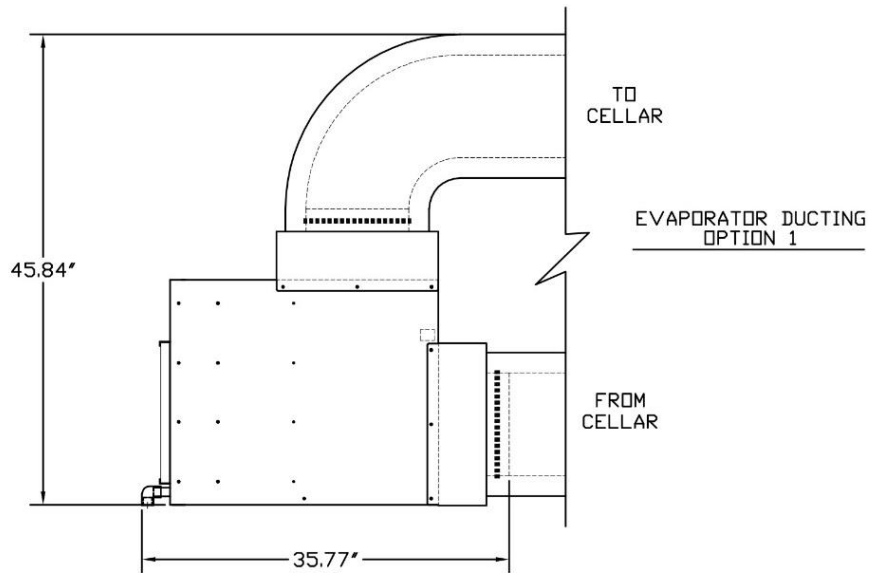

As Ducted Cut Sheets

6200VS
8200VS

6200/8200VS FULLY DUCTED INSTALLATION OPTION B MIN/MAX OVERALL DIMENSIONS

1843_FRDB_R00

877.726.8496
www.cellarpro.com

Vs 8/26/16

As Ducted Cut Sheets

6200VS
8200VS

6200/8200VS FRONT DUCTED INSTALLATION MIN/MAX OVERALL DIMENSIONS

1843_DF_R00

As Ducted Cut Sheets

6200VS
8200VS

CONDENSER DUCTING OPTION 1

CONDENSER DUCTING OPTION 2

6200/8200VS REAR DUCTED INSTALLATION MIN/MAX OVERALL DIMENSIONS

1843_DR_R00

877.726.8496
www.cellarpro.com

Vs 8/26/16

As Ducted Cut Sheets

6200VS
8200VS

6200/8200VS FULLY DUCTED INSTALLATION OPTION A MIN/MAX OVERALL DIMENSIONS

1843_FRDA_R00

877.726.8496
www.cellarpro.com