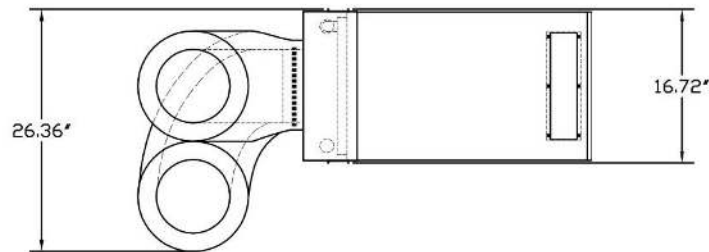

As Ducted Cut Sheets

6200VS
8200VS

6200/8200VS FULLY DUCTED INSTALLATION OPTION B MIN/MAX OVERALL DIMENSIONS

1843_FRDB_R00

877.726.8496
www.cellarpro.com

Vs 8/26/16

As Ducted Cut Sheets

6200VS
8200VS

6200/8200VS FRONT DUCTED INSTALLATION MIN/MAX OVERALL DIMENSIONS

1843_DF_R00

As Ducted Cut Sheets

6200VS
8200VS

CONDENSER DUCTING OPTION 1

CONDENSER DUCTING OPTION 2

6200/8200VS REAR DUCTED INSTALLATION MIN/MAX OVERALL DIMENSIONS

1843_DR_R00

877.726.8496
www.cellarpro.com

Vs 8/26/16

As Ducted Cut Sheets

6200VS
8200VS

6200/8200VS FULLY DUCTED INSTALLATION OPTION A MIN/MAX OVERALL DIMENSIONS

1843_FRDA_R00

877.726.8496
www.cellarpro.com