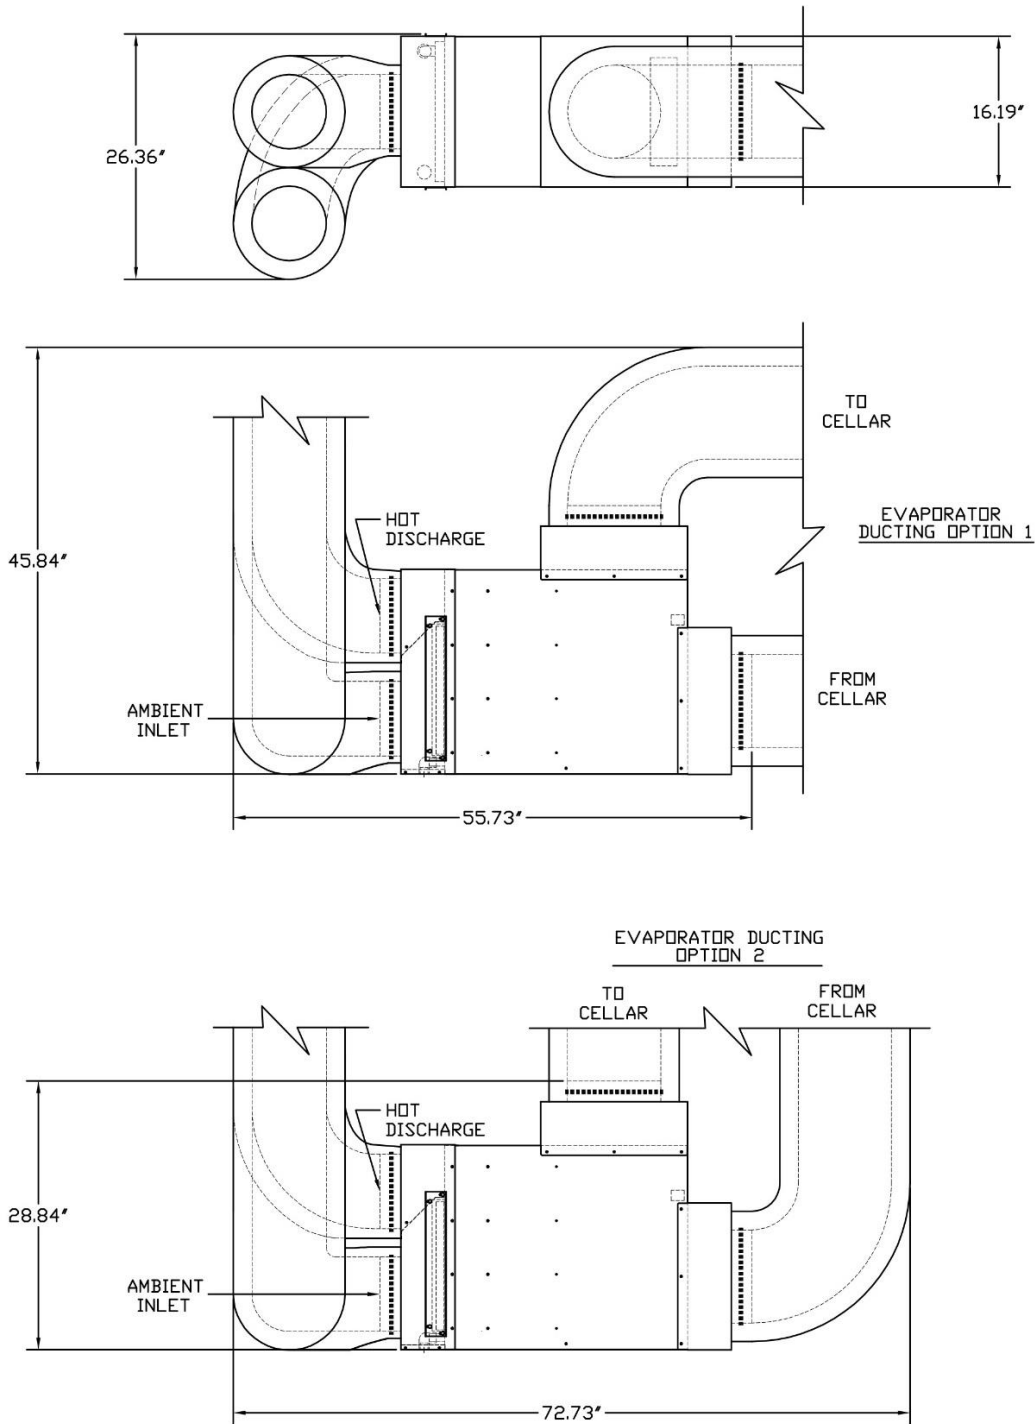

As Ducted Cut Sheets

6200VS
8200VS

6200/8200VS FULLY DUCTED INSTALLATION OPTION B MIN/MAX OVERALL DIMENSIONS

1843_FRDB_R00

877.726.8496
www.cellarpro.com

Vs 8/26/16

As Ducted Cut Sheets

6200VS
8200VS

6200/8200VS FRONT DUCTED INSTALLATION MIN/MAX OVERALL DIMENSIONS

1843_DF_R00

As Ducted Cut Sheets

6200VS
8200VS

CONDENSER DUCTING OPTION 1

CONDENSER DUCTING OPTION 2

6200/8200VS REAR DUCTED INSTALLATION MIN/MAX OVERALL DIMENSIONS

1843_DR_R00

877.726.8496
www.cellarpro.com

Vs 8/26/16

As Ducted Cut Sheets

6200VS
8200VS

6200/8200VS FULLY DUCTED INSTALLATION OPTION A MIN/MAX OVERALL DIMENSIONS

1843_FRDA_R00

877.726.8496
www.cellarpro.com