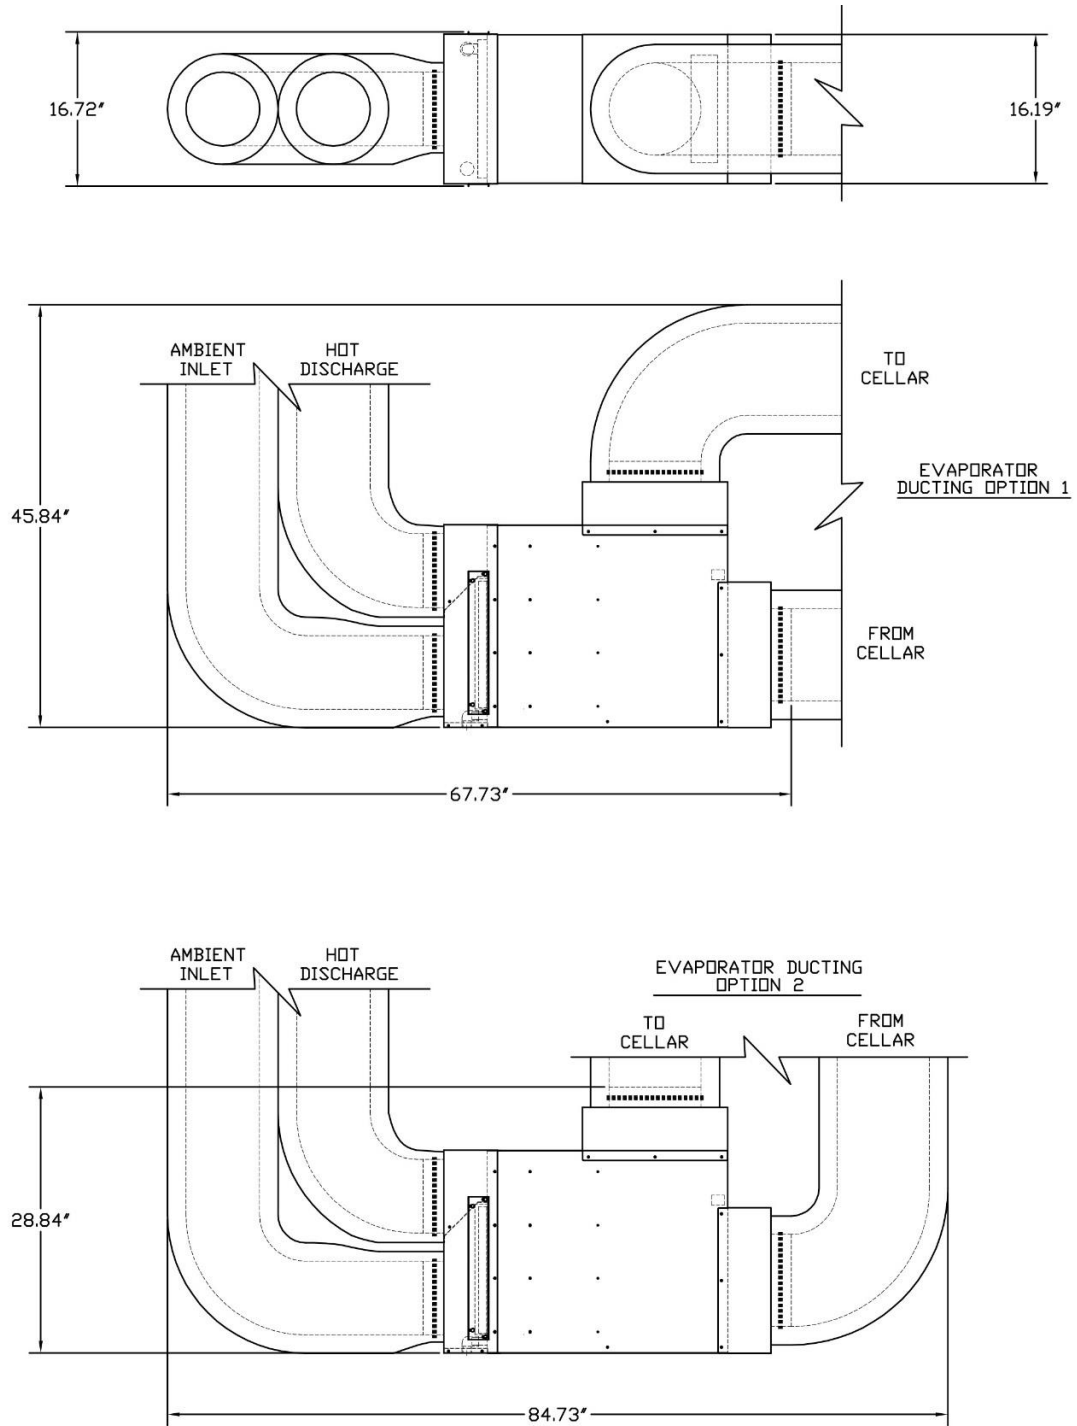

1843_DR_R00

877.726.8496
www.cellarpro.com

Vs 8/26/16

As Ducted Cut Sheets

6200VS
8200VS

6200/8200VS FULLY DUCTED INSTALLATION OPTION A MIN/MAX OVERALL DIMENSIONS

1843_FRDA_R00

877.726.8496
www.cellarpro.com