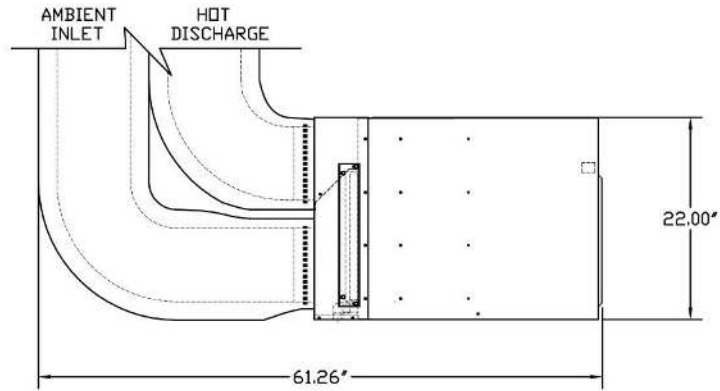

As Ducted Cut Sheets

6200VS
8200VS

6200/8200VS FULLY DUCTED INSTALLATION OPTION B MIN/MAX OVERALL DIMENSIONS

1843_FRDB_R00

877.726.8496
www.cellarpro.com

Vs 8/26/16

As Ducted Cut Sheets

6200VS
8200VS

6200/8200VS FRONT DUCTED INSTALLATION MIN/MAX OVERALL DIMENSIONS

1843_DF_R00

As Ducted Cut Sheets

6200VS
8200VS

CONDENSER DUCTING OPTION 1

CONDENSER DUCTING OPTION 2

6200/8200VS REAR DUCTED INSTALLATION MIN/MAX OVERALL DIMENSIONS

1843_DR_R00

877.726.8496
www.cellarpro.com

Vs 8/26/16

As Ducted Cut Sheets

6200VS
8200VS

6200/8200VS FULLY DUCTED INSTALLATION OPTION A MIN/MAX OVERALL DIMENSIONS

1843_FRDA_R00

877.726.8496
www.cellarpro.com