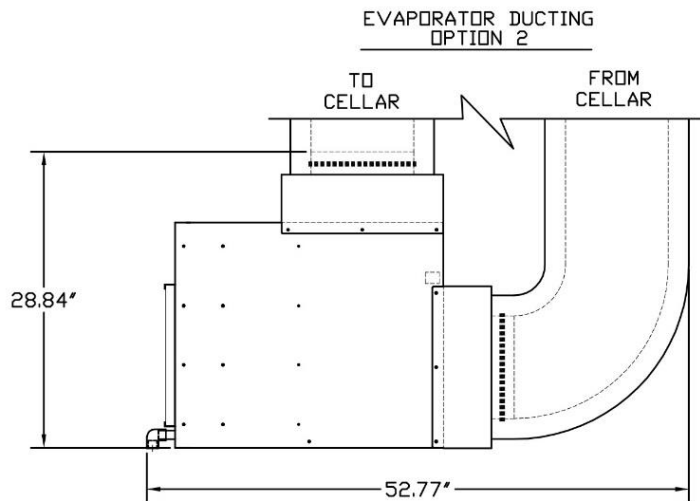

As Ducted Cut Sheets

6200VS
8200VS

6200/8200VS FULLY DUCTED INSTALLATION OPTION B MIN/MAX OVERALL DIMENSIONS

1843_FRDB_R00

877.726.8496
www.cellarpro.com

Vs 8/26/16

As Ducted Cut Sheets

6200VS
8200VS

6200/8200VS FRONT DUCTED INSTALLATION MIN/MAX OVERALL DIMENSIONS

1843_DF_R00

As Ducted Cut Sheets

6200VS
8200VS

CONDENSER DUCTING OPTION 1

CONDENSER DUCTING OPTION 2

6200/8200VS REAR DUCTED INSTALLATION MIN/MAX OVERALL DIMENSIONS

1843_DR_R00

877.726.8496
www.cellarpro.com

Vs 8/26/16

As Ducted Cut Sheets

6200VS
8200VS

6200/8200VS FULLY DUCTED INSTALLATION OPTION A MIN/MAX OVERALL DIMENSIONS

1843_FRDA_R00

877.726.8496
www.cellarpro.com