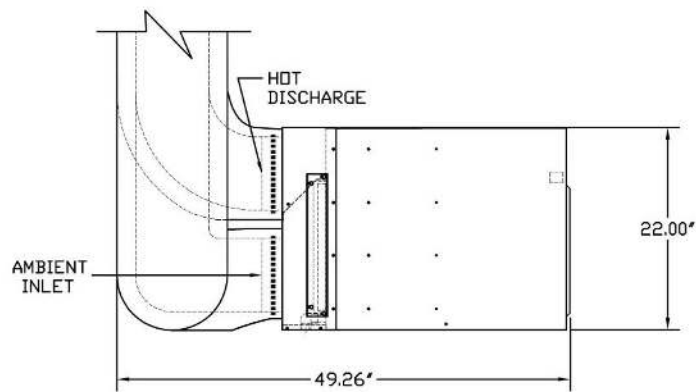

6200/8200VS FRONT DUCTED INSTALLATION MIN/MAX OVERALL DIMENSIONS

1843_DF_R00

As Ducted Cut Sheets

6200VS
8200VS

CONDENSER DUCTING OPTION 1

CONDENSER DUCTING OPTION 2

6200/8200VS REAR DUCTED INSTALLATION MIN/MAX OVERALL DIMENSIONS

1843_DR_R00

877.726.8496
www.cellarpro.com

Vs 8/26/16

As Ducted Cut Sheets

6200VS
8200VS

6200/8200VS FULLY DUCTED INSTALLATION OPTION A MIN/MAX OVERALL DIMENSIONS

1843_FRDA_R00

877.726.8496
www.cellarpro.com