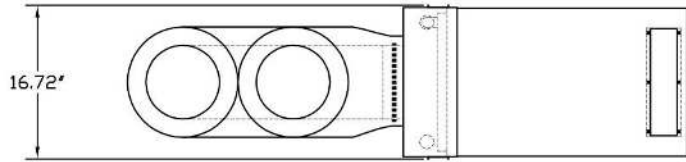

As Ducted Cut Sheets

6200VS
8200VS

6200/8200VS FULLY DUCTED INSTALLATION OPTION B MIN/MAX OVERALL DIMENSIONS

1843_FRDB_R00

877.726.8496
www.cellarpro.com

Vs 8/26/16

As Ducted Cut Sheets

6200VS
8200VS

6200/8200VS FRONT DUCTED INSTALLATION MIN/MAX OVERALL DIMENSIONS

1843_DF_R00

As Ducted Cut Sheets

6200VS
8200VS

CONDENSER DUCTING OPTION 1

CONDENSER DUCTING OPTION 2

6200/8200VS REAR DUCTED INSTALLATION MIN/MAX OVERALL DIMENSIONS

1843_DR_R00

877.726.8496
www.cellarpro.com

Vs 8/26/16

As Ducted Cut Sheets

6200VS
8200VS

6200/8200VS FULLY DUCTED INSTALLATION OPTION A MIN/MAX OVERALL DIMENSIONS

1843_FRDA_R00

877.726.8496
www.cellarpro.com