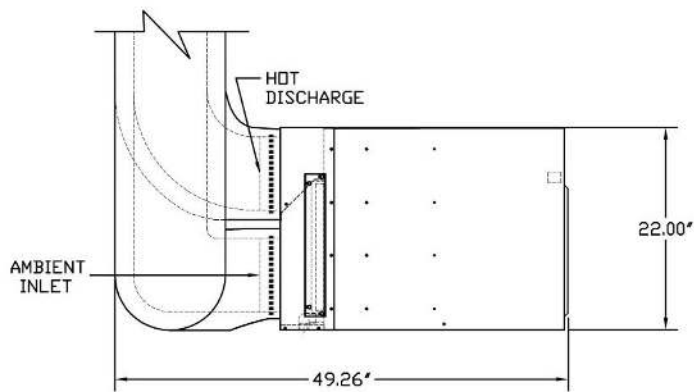

6200/8200VS FRONT DUCTED INSTALLATION MIN/MAX OVERALL DIMENSIONS

1843_DF_R00

As Ducted Cut Sheets

6200VS
8200VS

CONDENSER DUCTING OPTION 1

CONDENSER DUCTING OPTION 2

6200/8200VS REAR DUCTED INSTALLATION MIN/MAX OVERALL DIMENSIONS

1843_DR_R00

877.726.8496
www.cellarpro.com

Vs 8/26/16

As Ducted Cut Sheets

6200VS
8200VS

6200/8200VS FULLY DUCTED INSTALLATION OPTION A MIN/MAX OVERALL DIMENSIONS

1843_FRDA_R00

877.726.8496
www.cellarpro.com