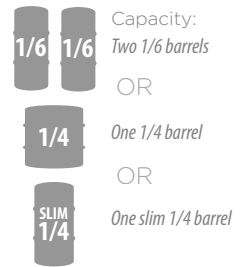

-1 Stainless Steel Solid Door
 -2 Fully Integrated Solid Door *

24" SIGNATURE SERIES (Single Faucet Models)

-1 Stainless Steel Solid Door
 -2 Fully Integrated Solid Door *

-1 Stainless Steel Solid Door
 -2 Fully Integrated Solid Door *