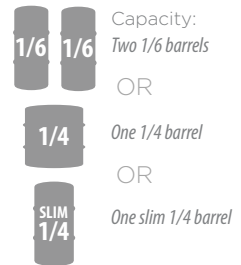

AVAILABLE MODELS

For **product specs and quick reference**, see page 27
For **complete model number listing**, see pages 28-35

**OUTDOOR
MODELS AVAILABLE**

15" SIGNATURE SERIES

-1 Stainless Steel Solid Door
-2 Fully Integrated Solid Door *

-1 Stainless Steel Solid Door
-2 Fully Integrated Solid Door *

24" SIGNATURE SERIES (Single Faucet Models)

-1 Stainless Steel Solid Door
-2 Fully Integrated Solid Door *

-1 Stainless Steel Solid Door
-2 Fully Integrated Solid Door *

24" SIGNATURE SERIES (Two Faucet Models)

-1 Stainless Steel Solid Door
-2 Fully Integrated Solid Door *

-1 Stainless Steel Solid Door
-2 Fully Integrated Solid Door *

24" C-SERIES (Single and Two Faucet Models)

-1 Stainless Steel Solid Door
-2 Fully Integrated Solid Door *

-1 Stainless Steel Solid Door
-2 Fully Integrated Solid Door *