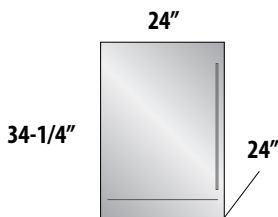

24" SIGNATURE SERIES (Single Zone Models)

-1 Stainless Steel Solid Door
-2 Fully Integrated Solid Door *