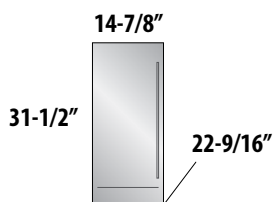

ADA-COMPLIANT SERIES

S - Stainless Steel Solid Door
W - Fully Integrated Solid Door *

* This model comes ready to accept custom panel