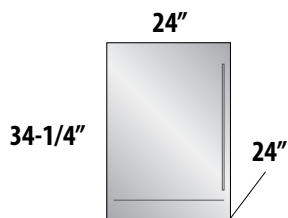

24" SIGNATURE SERIES (Two Faucet Models)

-1 Stainless Steel Solid Door
 -2 Fully Integrated Solid Door *

-1 Stainless Steel Solid Door
 -2 Fully Integrated Solid Door *

24" C-SERIES (Single and Two Faucet Models)