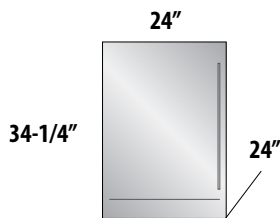

 **OUTDOOR
 MODELS AVAILABLE**

24" SIGNATURE SERIES (Single Zone Models)

24" SIGNATURE SERIES (Dual-Zone Models)

YES, YOU CAN STORE ICE CREAM AND FRESH BERRIES IN THE SAME 24" FOOTPRINT

You read that correctly. **Perlick's exclusive Dual-Zone Freezer/Refrigerator Drawers** feature two independently-controlled temperature zones. The top drawer is refrigerator temperature, and is deep enough to store a gallon of milk. The freezer drawer below is perfect for storing a variety of frozen goods, including that secret stash of ice cream.