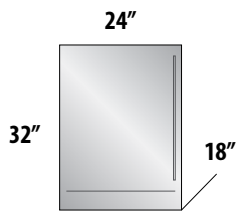

24" SIGNATURE SERIES (Dual Zone Models)

-1 Stainless Steel Solid Door
-2 Fully Integrated Solid Door *

-3 Stainless Steel Glass Door
-4 Fully Integrated Glass Door *

SIGNATURE SERIES SOTTILE

-1 Stainless Steel Solid Door
-2 Fully Integrated Solid Door *