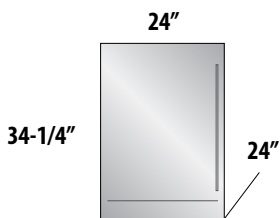

 **OUTDOOR
 MODELS AVAILABLE**

24" SIGNATURE SERIES (Single Zone Models)

24" SIGNATURE SERIES (Dual-Zone Models)

YES, YOU CAN STORE ICE CREAM AND FRESH BERRIES IN THE SAME 24" FOOTPRINT

You read that correctly. **Perlick's exclusive Dual-Zone Freezer/Refrigerator Drawers** feature two independently-controlled temperature zones. The top drawer is refrigerator temperature, and is deep enough to store a gallon of milk. The freezer drawer below is perfect for storing a variety of frozen goods, including that secret stash of ice cream.