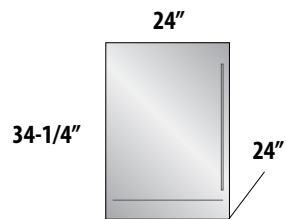

24" C-Series Beverage Center

SIGNATURE SERIES SOTTILE

-1 Stainless Steel Solid Door
 -2 Fully Integrated Solid Door *

-3 Stainless Steel Glass Door
 -4 Fully Integrated Glass Door *

24" C-SERIES

-1 Stainless Steel Solid Door
 -2 Fully Integrated Solid Door *