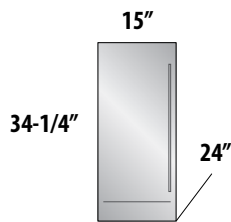

15" SIGNATURE SERIES

-1 Stainless Steel Solid Door
-2 Fully Integrated Solid Door *

-3 Stainless Steel Glass Door
-4 Fully Integrated Glass Door *

-5 Stainless Steel Drawers
-6 Fully Integrated Drawers *