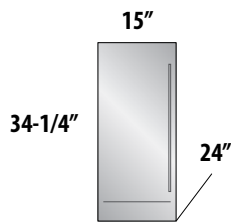

AVAILABLE MODELS

For **product specs and quick reference**, see page 26
 For **complete model number listing**, see pages 28-35

 **OUTDOOR MODELS AVAILABLE**

15" SIGNATURE SERIES

-1 Stainless Steel Solid Door
 -2 Fully Integrated Solid Door *