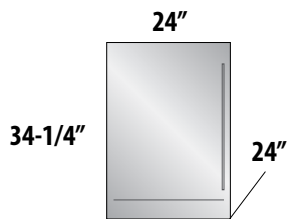

24" SIGNATURE SERIES (Two Faucet Models)

-1 Stainless Steel Solid Door
-2 Fully Integrated Solid Door *