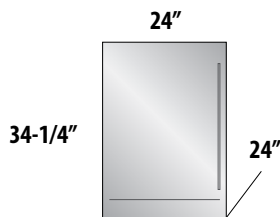

24" SIGNATURE SERIES (Single Zone Models)

-1 Stainless Steel Solid Door
-2 Fully Integrated Solid Door *