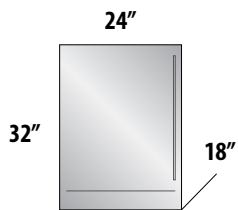

24" C-Series Beverage Center

SIGNATURE SERIES SOTTILE

-1 Stainless Steel Solid Door
 -2 Fully Integrated Solid Door *

-3 Stainless Steel Glass Door
 -4 Fully Integrated Glass Door *

24" C-SERIES

-1 Stainless Steel Solid Door
 -2 Fully Integrated Solid Door *