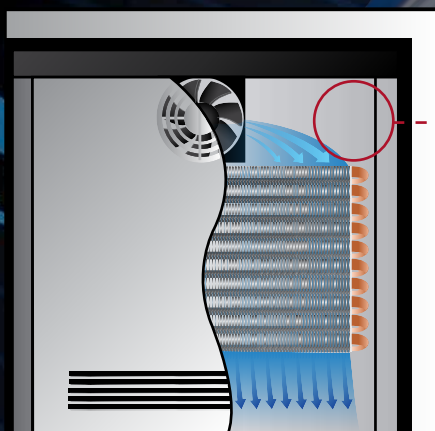

THE MOST INNOVATIVE REFRIGERATION SYSTEM IN THE **INDUSTRY**

Perlick has refrigeration down to a science. With a century's worth of experience in designing, engineering, and manufacturing bar and beverage refrigeration for the commercial market, we've mastered the art of building cutting edge refrigeration systems that balance power and precision. **All Perlick models boast RAPIDcool forced-air refrigeration, providing the industry's fastest product temperature pulldown and unmatched temperature consistency.** Read on to learn how Perlick compares to competitor refrigeration systems.

PERLICK RAPIDCOOL FORCED-AIR REFRIGERATION

7x

AIR IS BLOWN WITH A POWERFUL FAN THROUGH THOUSANDS OF ALUMINUM FINN, PROVIDING SUPERIOR COOLING WITH 7X THE COOLING SURFACE COMPARED TO COLD PLATE MODELS