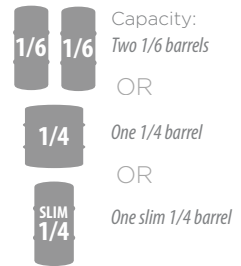

AVAILABLE MODELS

For **product specs and quick reference**, see page 27
For **complete model number listing**, see pages 28-35

**OUTDOOR
MODELS AVAILABLE**

15" SIGNATURE SERIES

-1 Stainless Steel Solid Door
-2 Fully Integrated Solid Door *

-1 Stainless Steel Solid Door
-2 Fully Integrated Solid Door *

24" SIGNATURE SERIES (Single Faucet Models)

-1 Stainless Steel Solid Door
-2 Fully Integrated Solid Door *

-1 Stainless Steel Solid Door
-2 Fully Integrated Solid Door *

24" SIGNATURE SERIES (Two Faucet Models)

-1 Stainless Steel Solid Door
-2 Fully Integrated Solid Door *

-1 Stainless Steel Solid Door
-2 Fully Integrated Solid Door *

24" C-SERIES (Single and Two Faucet Models)

-1 Stainless Steel Solid Door
-2 Fully Integrated Solid Door *

-1 Stainless Steel Solid Door
-2 Fully Integrated Solid Door *