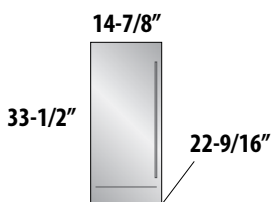

AVAILABLE MODELS

For **product specs and quick reference**, see page 27
 For **complete model number listing**, see pages 28-35

 OUTDOOR MODELS AVAILABLE

15" SIGNATURE SERIES

S - Stainless Steel Solid Door
 W - Fully Integrated Solid Door *