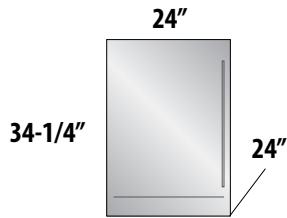

24" SIGNATURE SERIES (Single Faucet Models)

-1 Stainless Steel Solid Door
-2 Fully Integrated Solid Door *