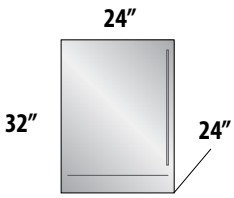

24" ADA-COMPLIANT SERIES

-1 Stainless Steel Solid Door
-2 Fully Integrated Solid Door*