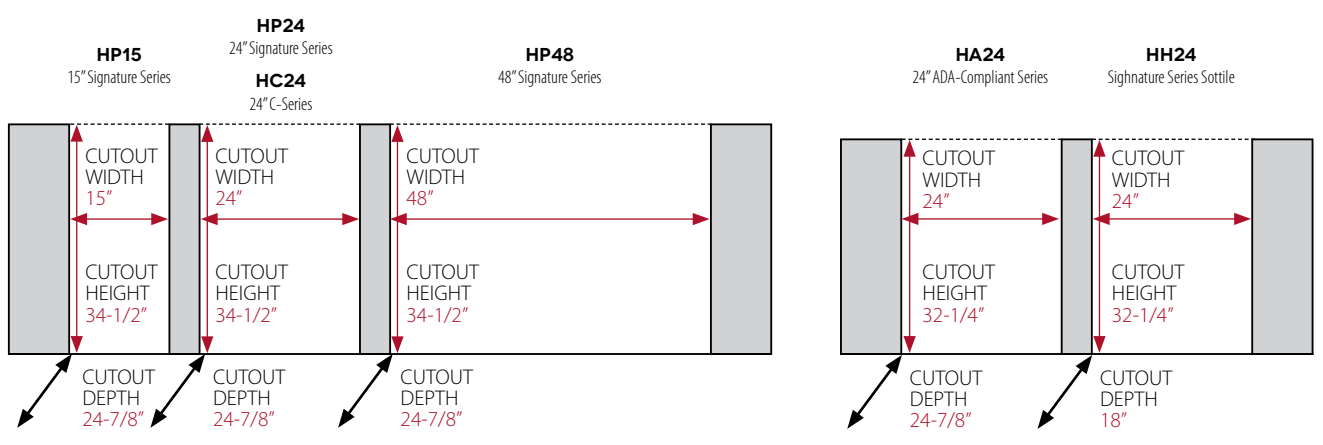

FREEZERS

Model & Series	Overall Dimensions (W x D x H)	Shelving (door models only)	Capacity	Temperature Range	Door Styles Available	Outdoor Model
24" Signature Series HP24FS-3	23-7/8" x 24" x 34-1/4"	2 full-extension pullout shelves	5.3 cu. ft.	-10° - 10°F	1 | 2 5 | 6	HP24F0-3
24" Signature Series (Freezer/Refrigerator Drawers) HP24ZS-3	23-7/8" x 24" x 34-1/4"	N/A	5.0 cu. ft.	Lower (-10° - 10°F) / Upper (30° - 42°F)	5 | 6	HP24Z0-3
24" ADA-Compliant Series HA24FB-3	23-7/8" x 24" x 32"	2 full-extension pullout shelves	4.8 cu. ft.	-10° - 10°F	1 | 2 5 | 6	N/A

CLEAR ICE MAKERS

Model & Series	Overall Dimensions (W x D x H)	Ice Production (per 24 hours)	Storage Capacity	Door Styles Available	Outdoor Model
15" Signature Series H50IMS	14-7/8" x 22-5/8" x 33-1/2"	Up to 55 lbs	22 lbs	1 | 2 N/A	Same
15" ADA-Compliant Series H50IMS-AD	14-7/8" x 22-5/8" x 31-1/2"	Up to 55 lbs	22 lbs	1 | 2 N/A	Same

ROUGH OPENING DIMENSIONS

* HH24 models have a recessed plug for a true 18" depth