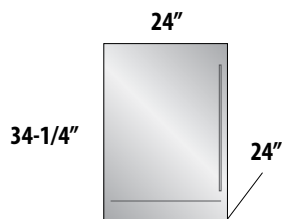

24" C-SERIES

-1 Stainless Steel Solid Door
-2 Fully Integrated Solid Door *