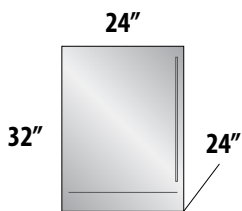

24" ADA-COMPLIANT SERIES

-1 Stainless Steel Solid Door
-2 Fully Integrated Solid Door *