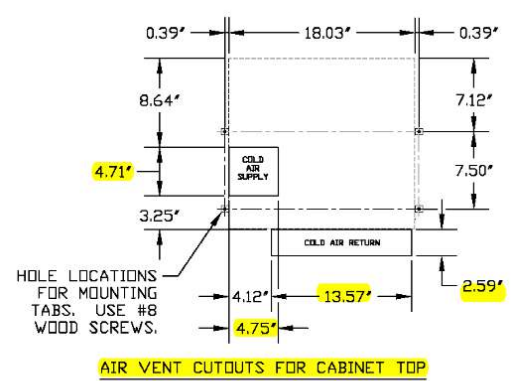

# Front Intake Hood Cut Sheet

1800 Series

TOP VIEW

LEFT SIDE VIEW

FRONT VIEW

REAR VIEW