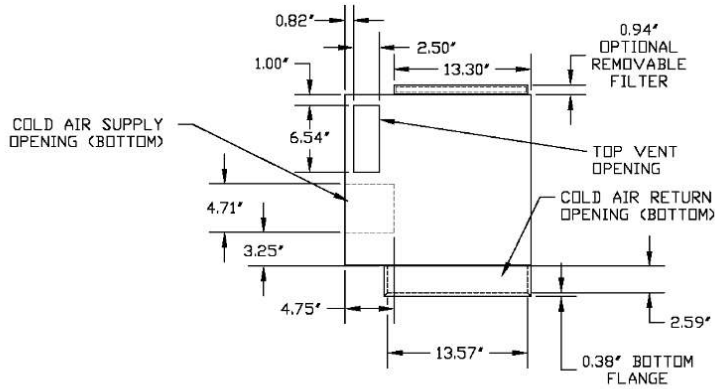

# Front Intake Hood Cut Sheet

1800 Series

TOP VIEW

LEFT SIDE VIEW

FRONT VIEW

REAR VIEW