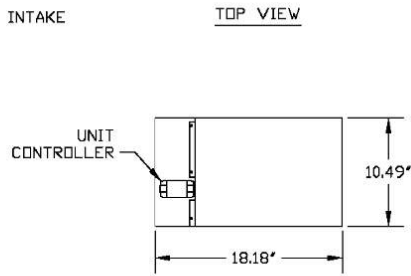

# Front Intake Hood Cut Sheet

1800 Series

TOP VIEW

LEFT SIDE VIEW

FRONT VIEW

REAR VIEW