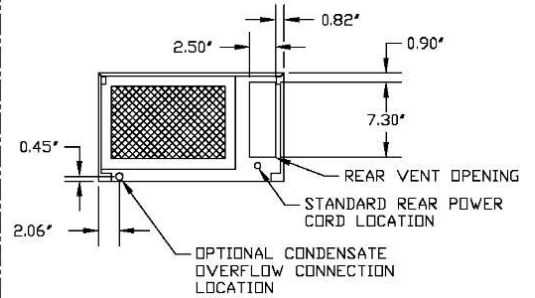

Front Intake Hood Cut Sheet

1800 Series

TOP VIEW

LEFT SIDE VIEW

FRONT VIEW

REAR VIEW