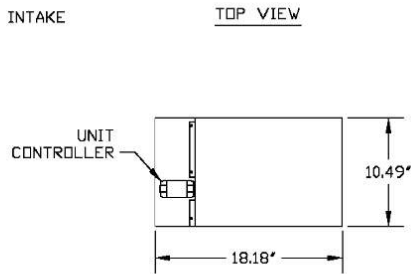

Front Intake Hood Cut Sheet

1800 Series

TOP VIEW

LEFT SIDE VIEW

FRONT VIEW

REAR VIEW