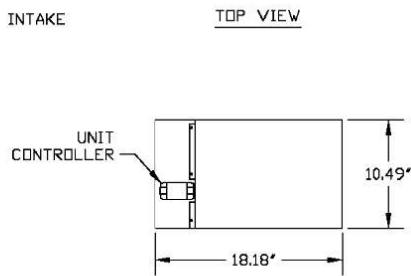

Front Intake Hood Cut Sheet

1800 Series

TOP VIEW

AIR VENT CUTOUTS FOR CABINET TOP

LEFT SIDE VIEW

FRONT VIEW

REAR VIEW