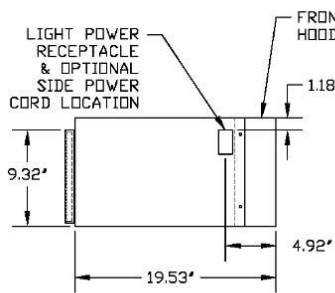

Front Intake Hood Cut Sheet

1800 Series

TOP VIEW

LEFT SIDE VIEW

FRONT VIEW

REAR VIEW