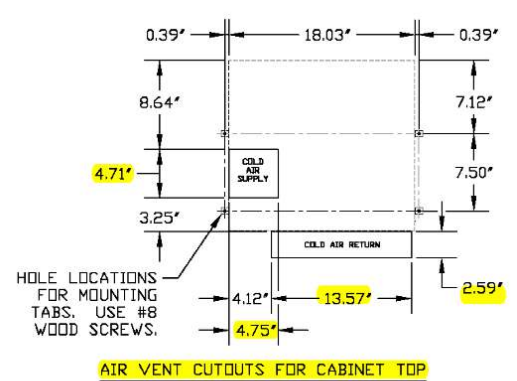

Front Intake Hood Cut Sheet

1800 Series

TOP VIEW

AIR VENT CUTOUTS FOR CABINET TOP

LEFT SIDE VIEW

FRONT VIEW

REAR VIEW