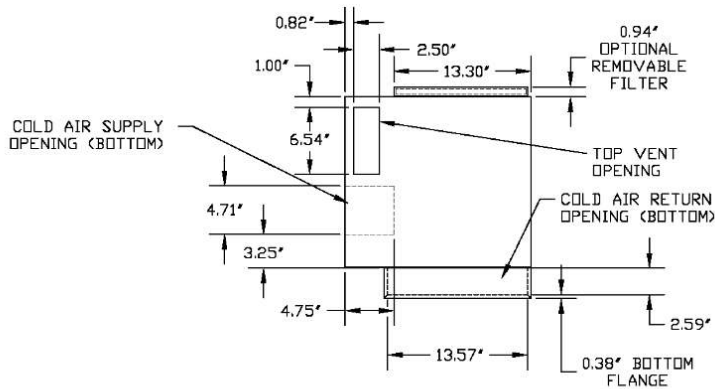

Front Intake Hood Cut Sheet

1800 Series

TOP VIEW

AIR VENT CUTOUTS FOR CABINET TOP

LEFT SIDE VIEW

FRONT VIEW

REAR VIEW