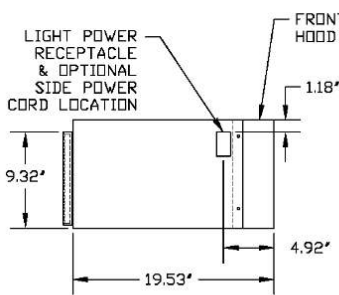

Front Intake Hood Cut Sheet

1800 Series

TOP VIEW

AIR VENT CUTOUTS FOR CABINET TOP

LEFT SIDE VIEW

FRONT VIEW

REAR VIEW