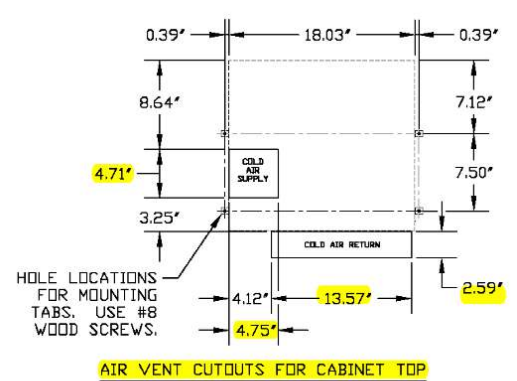

Front Intake Hood Cut Sheet

1800 Series

TOP VIEW

LEFT SIDE VIEW

FRONT VIEW

REAR VIEW