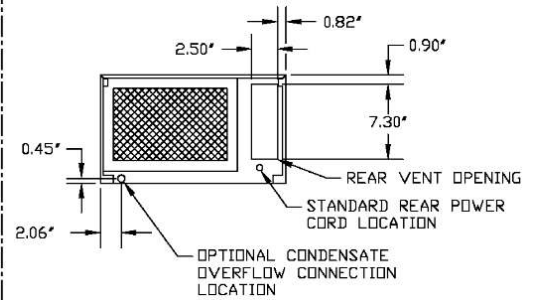

Front Intake Hood Cut Sheet

1800 Series

TOP VIEW

AIR VENT CUTOUTS FOR CABINET TOP

LEFT SIDE VIEW

FRONT VIEW

REAR VIEW