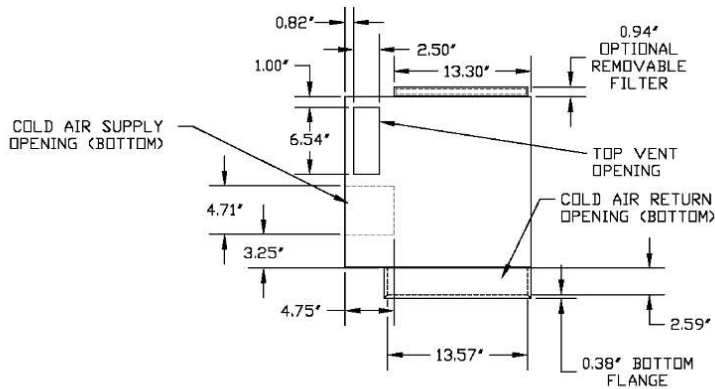

Front Intake Hood Cut Sheet

1800 Series

TOP VIEW

LEFT SIDE VIEW

FRONT VIEW

REAR VIEW