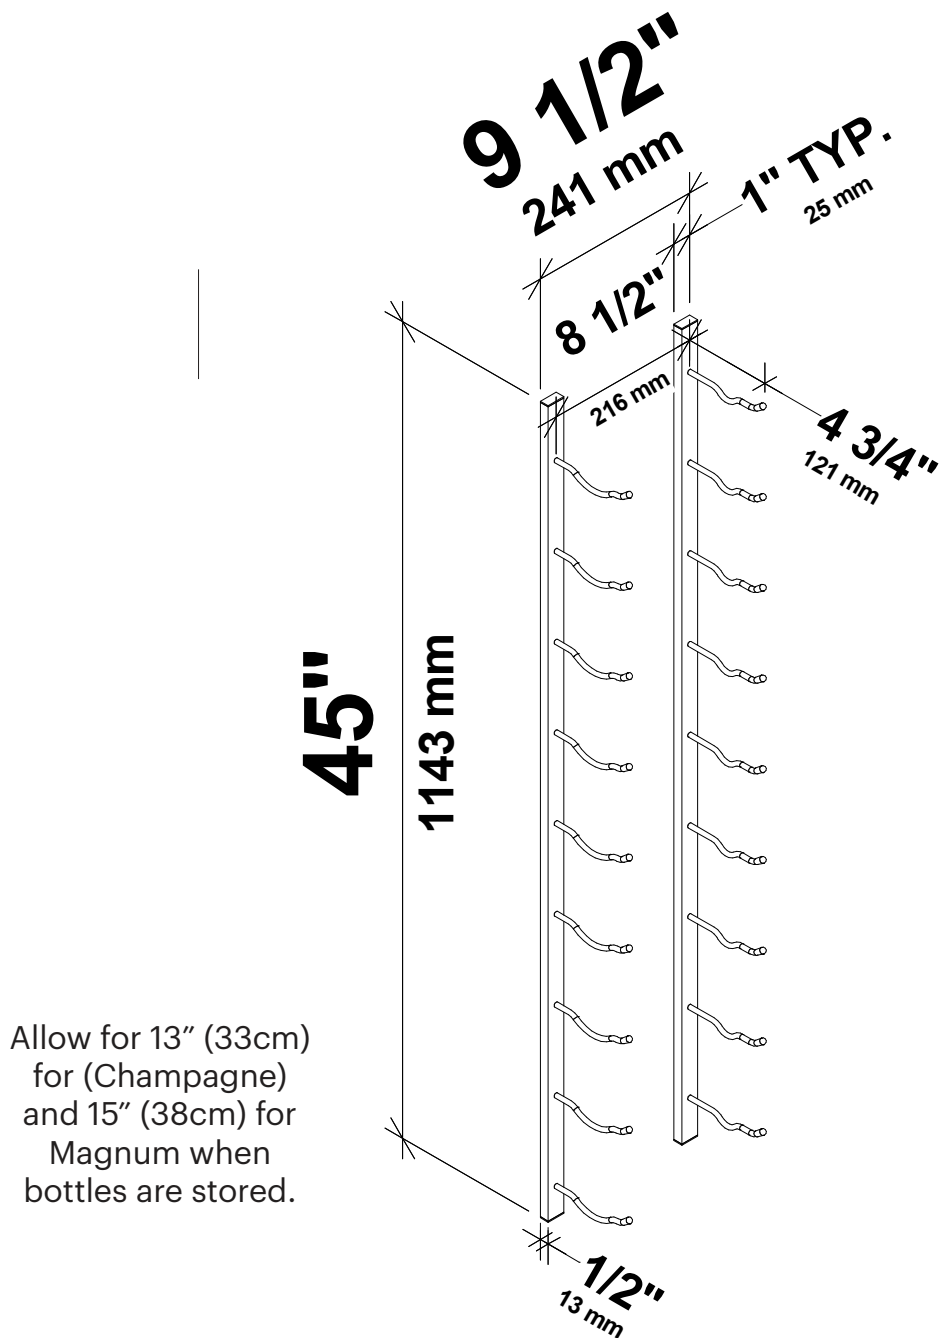

# W Series Mag Wine Rack

Spec Sheet for MAG1 (9-bottle wine rack for champagne and magnum bottles)

SCAN FOR **BILT** 3D INSTRUCTIONS

POWERED BY **BILT INTELLIGENT INSTRUCTIONS**

**VINTAGEVIEW**<sup>®</sup>  
MOVING WINE STORAGE FORWARD