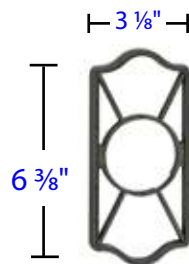

Exterior Projection: 1 1/2"

Interior Projection: 1 1/2"

Adaptors available for brass deadbolt to fit doors between 1 3/8" and 1 5/8" thick.

Product Features:

- Fits any door between 1 3/4" to 2 1/4" thick with a 2 1/8" bore standard door prep.
- Installs easily with only a Phillips head screwdriver.
- Easy to use installation and programming instructions included.
- Factory programmed with 2 unique, secure user codes for use right out of the box.
- Can be programmed with up to 20 user codes of your choice.
- Codes can be added and deleted.
- Easy lock operation, simply push the Emtek button and turn the exterior thumb turn to lock.
- Easy unlock operation, enter the 4 digit code and turn the exterior thumb turn.
- Programming changes can be made easily using the keypad.
- Sleek keypad has a protective coating to prevent wear patterns.
- Illuminated keypad for easy and quick operation after dark.
- Low battery indicator lets you know when it's time to change the battery.
- Emtek's standard mechanical and finish warranties along with a 2 year warranty on electronic components.

Exterior Projection: 3 1/4"

Interior Projection: 3 1/8"

Adaptors available for brass leversets to fit doors between 1 3/8" and 1 5/8" thick.

Passage Function
Shown in Passage
Mode

Storeroom/Gate
Function

- Storeroom / Gate Function**
- Outside lever always locked
 - Entry by code or key only
 - Inside lever always free