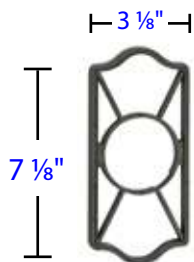

Exterior Projection: 1 1/2"

Interior Projection: 1 1/2"

Adaptors available for brass deadbolt to fit doors between 1 3/8" and 1 5/8" thick.

Product Features:

- Fits any door between 1 3/4" to 2 1/4" thick with a 2 1/8" bore standard door prep.
- Installs easily with only a Phillips head screwdriver.
- Easy to use installation and programming instructions included.
- Factory programmed with 2 unique, secure user codes for use right out of the box.
- Can be programmed with up to 20 user codes of your choice.
- Codes can be added and deleted.
- Easy lock operation, simply push the Emtek button and turn the exterior thumb turn to lock.
- Easy unlock operation, enter the 4 digit code and turn the exterior thumb turn.
- Programming changes can be made easily using the keypad.
- Sleek keypad has a protective coating to prevent wear patterns.
- Illuminated keypad for easy and quick operation after dark.
- Low battery indicator lets you know when it's time to change the battery.
- Emtek's standard mechanical and finish warranties along with a 2 year warranty on electronic components.

Exterior Projection: 3 1/4"

Interior Projection: 3 1/8"

Adaptors available for brass leversets to fit doors between 1 3/8" and 1 5/8" thick.

Passage Function
Shown in Passage
Mode

Storeroom/Gate
Function

- Storeroom / Gate Function**
- Outside lever always locked
 - Entry by code or key only
 - Inside lever always free