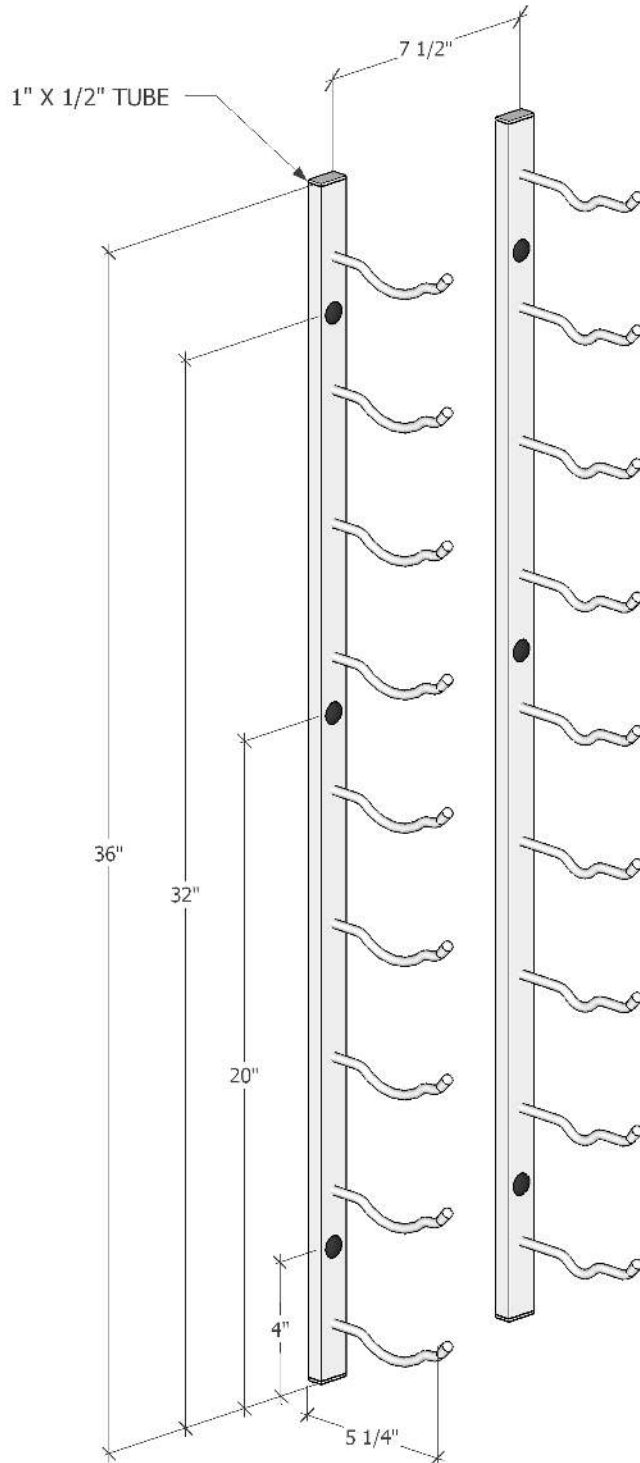

Wall Series 3 foot 1 bottle deep (WS31) Spec Sheet

VintageView recommends 13 inches overall width allowance for most wine bottles.