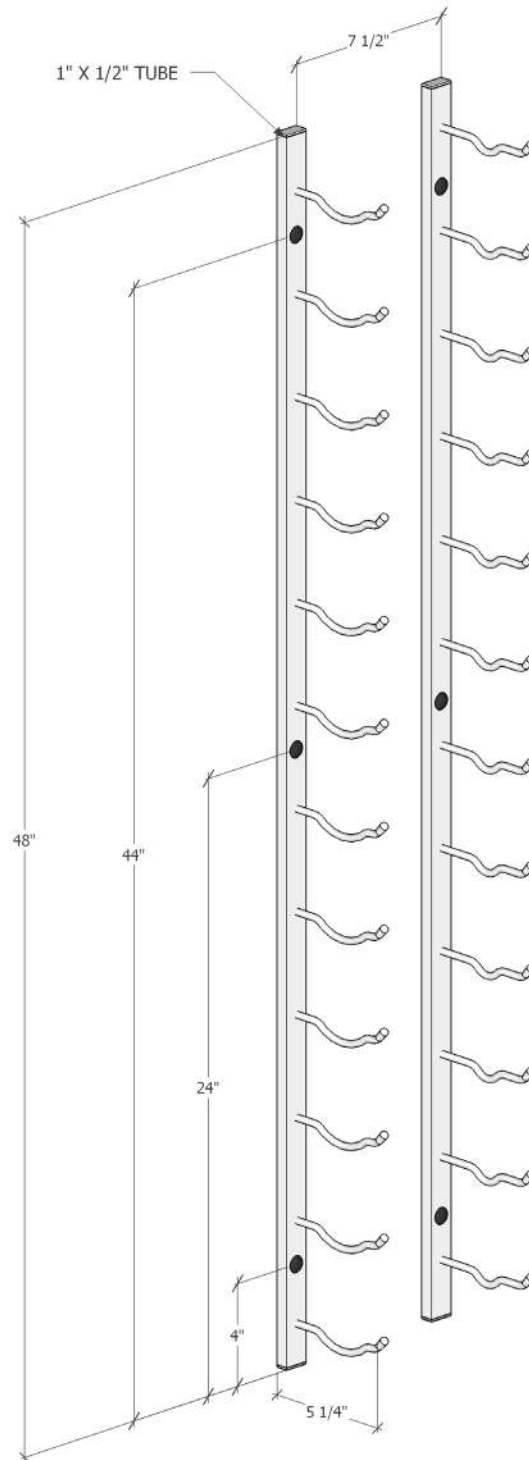

Wall Series 4 foot 1 bottle deep (WS41) Spec Sheet

VintageView recommends 13 inches overall width allowance for most wine bottles.