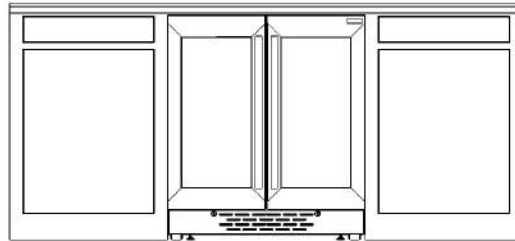

35 dB

ELECTRICAL  
POWER AND  
AMPERAGE

140 W /  
1.27 A

DIMENSIONS

W 29.875"  
D 23.50"  
H 34"

WEIGHT

190 lbs

SHIPPING  
WEIGHT

220 lbs

SHIPPING  
DIMENSIONS

W 31.50"  
D 25"  
H 40"

**INSTALLATION DRAWINGS**

**UNDER COUNTER  
66 BOTTLES**

A	Minimum Height	34"
B	Minimum Width	29.88"
C	Depth	23.50"
D	Depth with open door	38.50"
E	Minimum distance required for opening the door	3"
H	Height of the door	29.37"
	Minimum distance at the back between the cellar and the wall	1"
X	Minimum height of installation	34.25"
Y	Minimum width of installation	30"