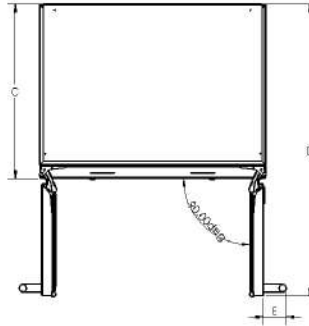

35 dB

ELECTRICAL  
POWER AND  
AMPERAGE

140 W /  
1.27 A

DIMENSIONS

W 29.875"  
D 23.50"  
H 34"

WEIGHT

190 lbs

SHIPPING  
WEIGHT

220 lbs

SHIPPING  
DIMENSIONS

W 31.50"  
D 25"  
H 40"

**INSTALLATION DRAWINGS**

**UNDER COUNTER  
66 BOTTLES**

A	Minimum Height	34"
B	Minimum Width	29.88"
C	Depth	23.50"
D	Depth with open door	38.50"
E	Minimum distance required for opening the door	3"
H	Height of the door	29.37"
	Minimum distance at the back between the cellar and the wall	1"
X	Minimum height of installation	34.25"
Y	Minimum width of installation	30"