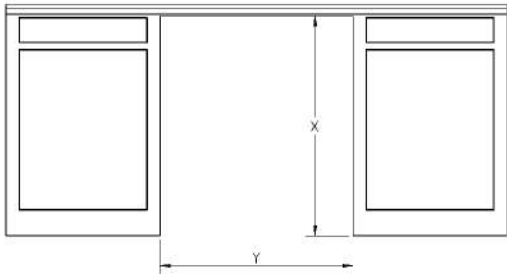

35 dB

ELECTRICAL  
POWER AND  
AMPERAGE

140 W /  
1.27 A

DIMENSIONS

W 29.875"  
D 23.50"  
H 34"

WEIGHT

190 lbs

SHIPPING  
WEIGHT

220 lbs

SHIPPING  
DIMENSIONS

W 31.50"  
D 25"  
H 40"

**INSTALLATION DRAWINGS**

**UNDER COUNTER  
66 BOTTLES**

A	Minimum Height	34"
B	Minimum Width	29.88"
C	Depth	23.50"
D	Depth with open door	38.50"
E	Minimum distance required for opening the door	3"
H	Height of the door	29.37"
	Minimum distance at the back between the cellar and the wall	1"
X	Minimum height of installation	34.25"
Y	Minimum width of installation	30"