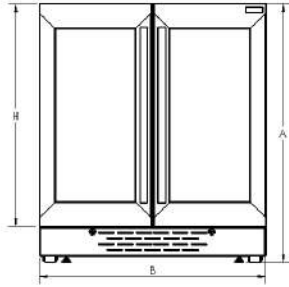

35 dB

ELECTRICAL  
POWER AND  
AMPERAGE

140 W /  
1.27 A

DIMENSIONS

W 29.875"  
D 23.50"  
H 34"

WEIGHT

190 lbs

SHIPPING  
WEIGHT

220 lbs

SHIPPING  
DIMENSIONS

W 31.50"  
D 25"  
H 40"

**INSTALLATION DRAWINGS**

**UNDER COUNTER  
66 BOTTLES**

A	Minimum Height	34"
B	Minimum Width	29.88"
C	Depth	23.50"
D	Depth with open door	38.50"
E	Minimum distance required for opening the door	3"
H	Height of the door	29.37"
	Minimum distance at the back between the cellar and the wall	1"
X	Minimum height of installation	34.25"
Y	Minimum width of installation	30"