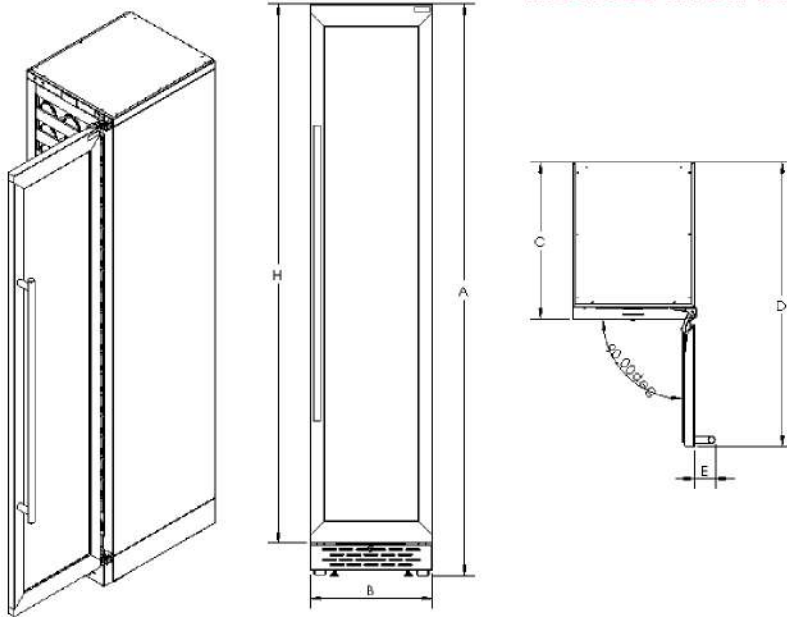

Right
pivot
(picture)

DECIBELS

35 dB

ELECTRICAL
POWER AND
AMPERAGE

300 W /
2.78 A

DIMENSIONS

W 17.875"
D 23.50"
H 83.75"

WEIGHT

270 lbs

SHIPPING
WEIGHT

300 lbs

SHIPPING
DIMENSIONS

W 19.50"
D 25"
H 90"

MAJESTIKA COLLECTION

INSTALLATION DRAWINGS

94 BOTTLES

A	Minimum Height	83.75"
B	Minimum Width	17.88"
C	Depth	23.50"
D	Depth with open door	41.63"
E	Minimum distance required for opening the door	3"
H	Height of the door	78.87"
	Minimum distance at the back between the cellar and the wall	1"