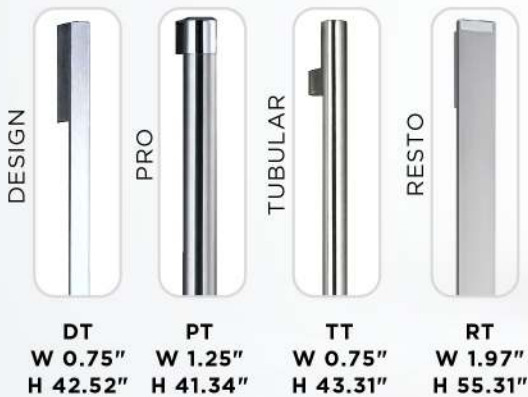

Right
pivot
(picture)

DECIBELS

35 dB

ELECTRICAL
POWER AND
AMPERAGE

300 W /
2.78 A

DIMENSIONS

W 17.875"
D 23.50"
H 83.75"

WEIGHT

270 lbs

SHIPPING
WEIGHT

300 lbs

SHIPPING
DIMENSIONS

W 19.50"
D 25"
H 90"

MAJESTIKA COLLECTION

INSTALLATION DRAWINGS

94 BOTTLES

A	Minimum Height	83.75"
B	Minimum Width	17.88"
C	Depth	23.50"
D	Depth with open door	41.63"
E	Minimum distance required for opening the door	3"
H	Height of the door	78.87"
	Minimum distance at the back between the cellar and the wall	1"

SIDE FINISH (3)

FB - Full black metal

FS - Full stainless steel

*(XX) - Wood stain color will match the door

HANDLE CHOICE (4)

Panel Ready Glass

Full black metal

M094SPRGRFBNAV1