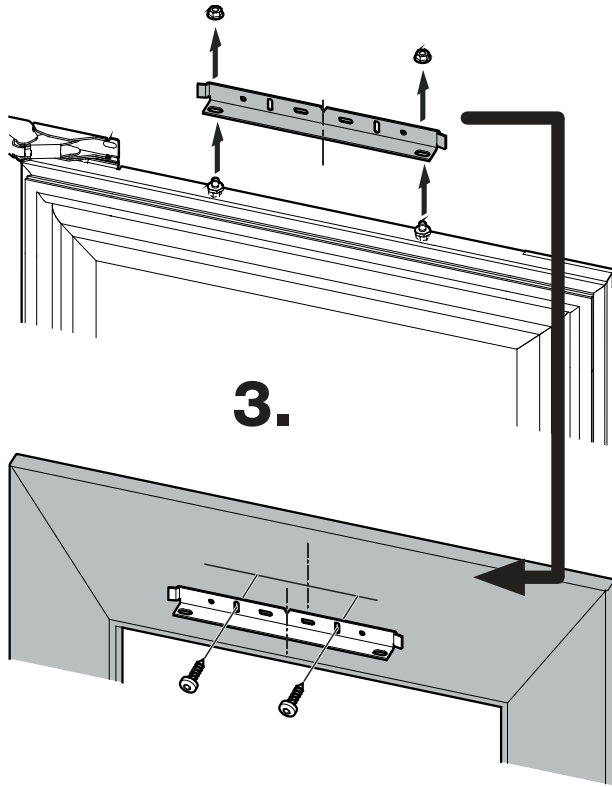

LIEBHERR

Assembly instructions

HW 3000, HW 4800, HW 8000
7085 011-00

Panel Dimension max.

	A		B		C		X		
HW 3000	min. 119mm	4-11/16" min.	max. 637mm	25-1/16" max	max. 395mm	15-9/16" max.	min. 16mm max. 22mm	5/8" min. 7/8" max.	44lbs max. max. 20kg
HW 4800			max. 983mm	38-11/16" max.					
HW 8000			max. 1535mm	60-7/16" max.					

Panel Dimension for aluminium profil frames with thickness X (accessories)

	A		B		C		X
HW 3000	133mm	5-1/4"	594mm	23-3/8"	391mm	15-3/8"	3/4" (19mm) or 7/8" (22mm)
HW 4800	152mm	6"	921mm	36-1/4"			
HW 8000	133mm	5-1/4"	1504mm	59-3/16"			