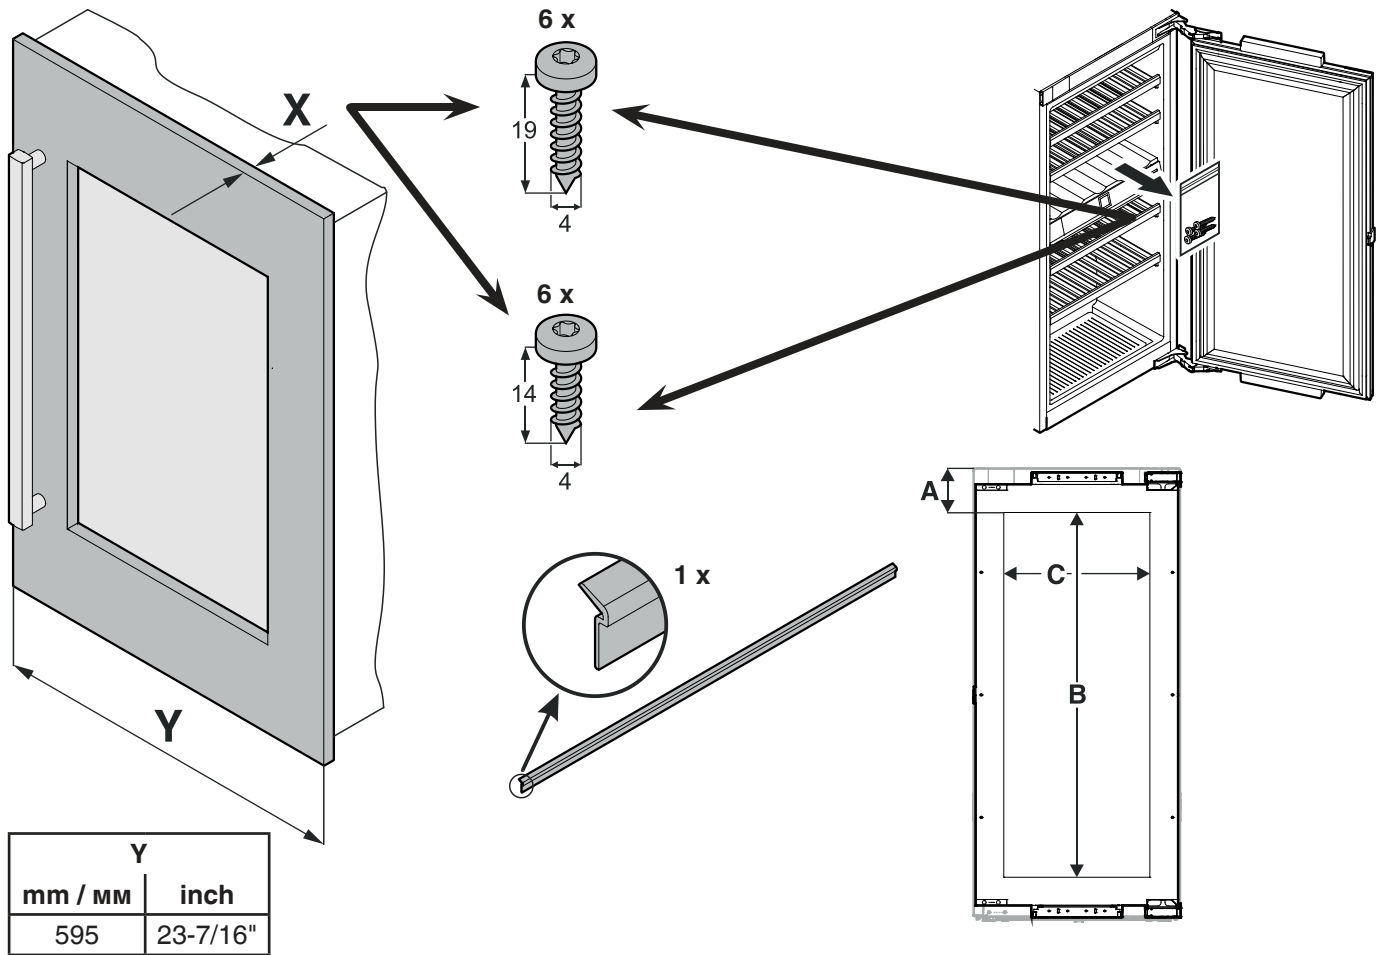

LIEBHERR

Assembly instructions

HW 3000, HW 4800, HW 8000
7085 011-00

Panel Dimension max.

	A		B		C		X		
HW 3000	min. 119mm	4-11/16" min.	max. 637mm	25-1/16" max	max. 395mm	15-9/16" max.	min. 16mm max. 22mm	5/8" min. 7/8" max.	44lbs max. max. 20kg
HW 4800			max. 983mm	38-11/16" max.					
HW 8000			max. 1535mm	60-7/16" max.					

Panel Dimension for aluminium profil frames with thickness X (accessories)

	A		B		C		X
HW 3000	133mm	5-1/4"	594mm	23-3/8"	391mm	15-3/8"	3/4" (19mm) or 7/8" (22mm)
HW 4800	152mm	6"	921mm	36-1/4"			
HW 8000	133mm	5-1/4"	1504mm	59-3/16"			