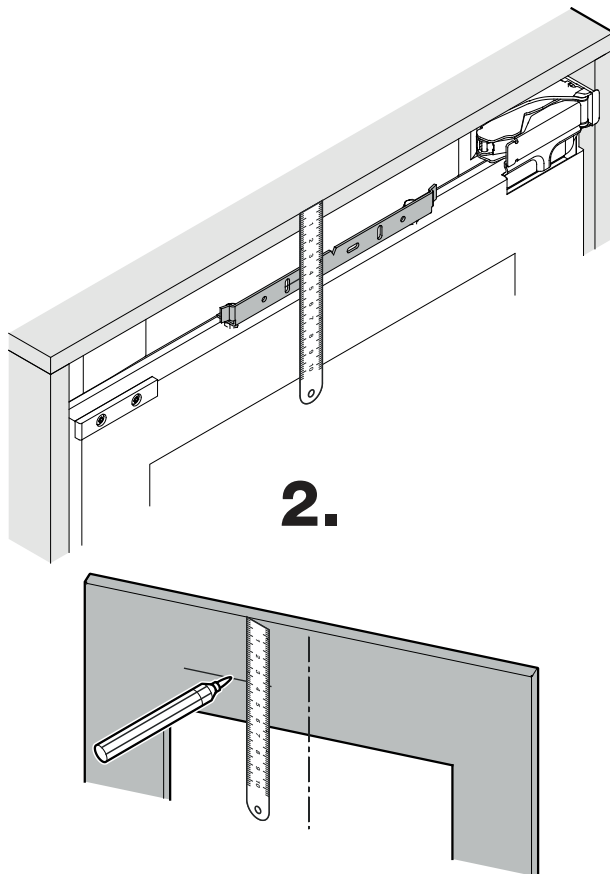

LIEBHERR

Assembly instructions

HW 3000, HW 4800, HW 8000
7085 011-00

Panel Dimension max.

	A		B		C		X		
HW 3000	min. 119mm	4-11/16" min.	max. 637mm	25-1/16" max	max. 395mm	15-9/16" max.	min. 16mm max. 22mm	5/8" min. 7/8" max.	44lbs max. max. 20kg
HW 4800			max. 983mm	38-11/16" max.					
HW 8000			max. 1535mm	60-7/16" max.					

Panel Dimension for aluminium profil frames with thickness X (accessories)

	A		B		C		X
HW 3000	133mm	5-1/4"	594mm	23-3/8"	391mm	15-3/8"	3/4" (19mm) or 7/8" (22mm)
HW 4800	152mm	6"	921mm	36-1/4"			
HW 8000	133mm	5-1/4"	1504mm	59-3/16"			