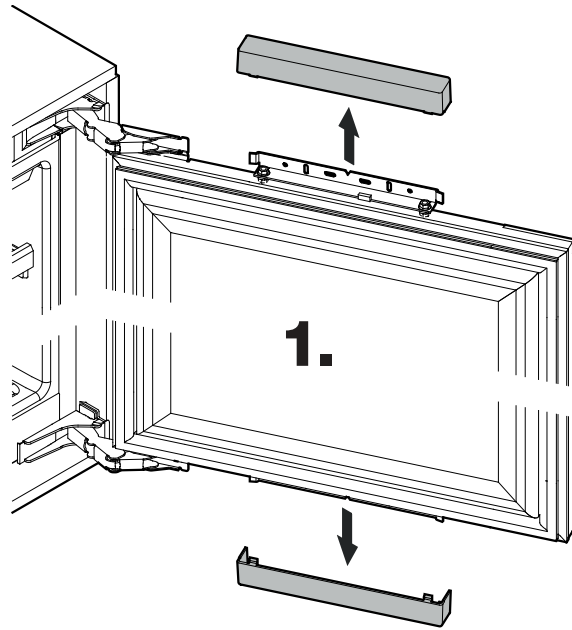

LIEBHERR

Assembly instructions

HW 3000, HW 4800, HW 8000
7085 011-00

Panel Dimension max.

	A		B		C		X		
HW 3000	min. 119mm	4-11/16" min.	max. 637mm	25-1/16" max	max. 395mm	15-9/16" max.	min. 16mm max. 22mm	5/8" min. 7/8" max.	44lbs max. max. 20kg
HW 4800			max. 983mm	38-11/16" max.					
HW 8000			max. 1535mm	60-7/16" max.					

Panel Dimension for aluminium profil frames with thickness X (accessories)

	A		B		C		X
HW 3000	133mm	5-1/4"	594mm	23-3/8"	391mm	15-3/8"	3/4" (19mm) or 7/8" (22mm)
HW 4800	152mm	6"	921mm	36-1/4"			
HW 8000	133mm	5-1/4"	1504mm	59-3/16"			