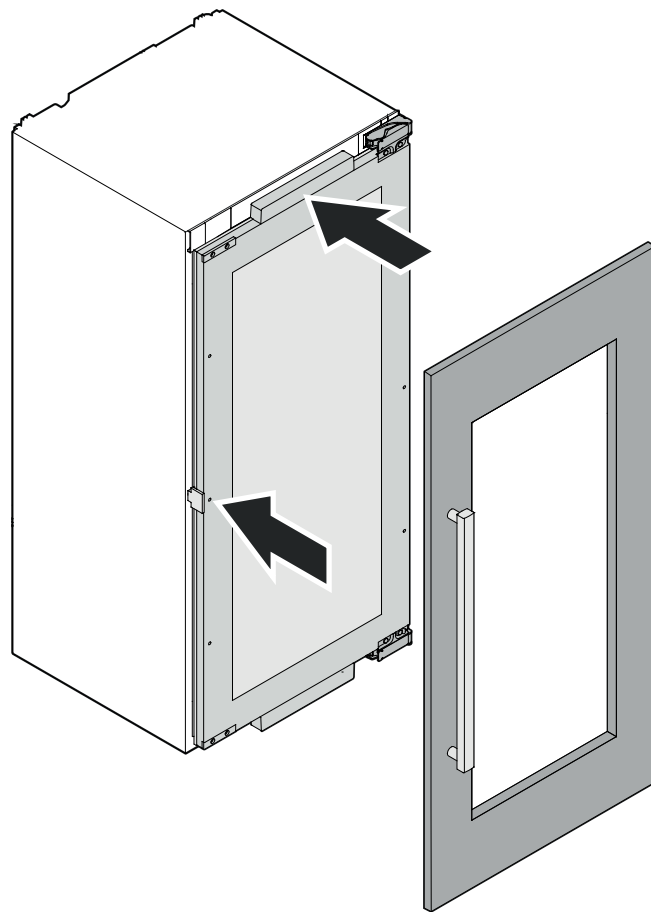

LIEBHERR

Assembly instructions

HW 3000, HW 4800, HW 8000
7085 011-00

Panel Dimension max.

	A		B		C		X		
HW 3000	min. 119mm	4-11/16" min.	max. 637mm	25-1/16" max	max. 395mm	15-9/16" max.	min. 16mm max. 22mm	5/8" min. 7/8" max.	44lbs max. max. 20kg
HW 4800			max. 983mm	38-11/16" max.					
HW 8000			max. 1535mm	60-7/16" max.					

Panel Dimension for aluminium profil frames with thickness X (accessories)

	A		B		C		X
HW 3000	133mm	5-1/4"	594mm	23-3/8"	391mm	15-3/8"	3/4" (19mm) or 7/8" (22mm)
HW 4800	152mm	6"	921mm	36-1/4"			
HW 8000	133mm	5-1/4"	1504mm	59-3/16"			