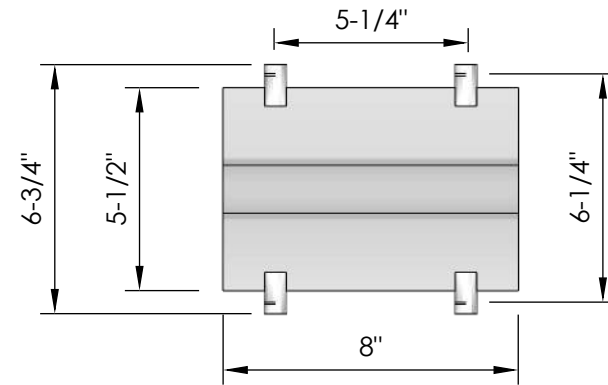

Float Racking: Glass Cradle & Clip Hardware

Specification Sheet

Perspective

Plan View

Elevation A

Elevation B

Blue Grouse Wine Cellars

604.929.3180