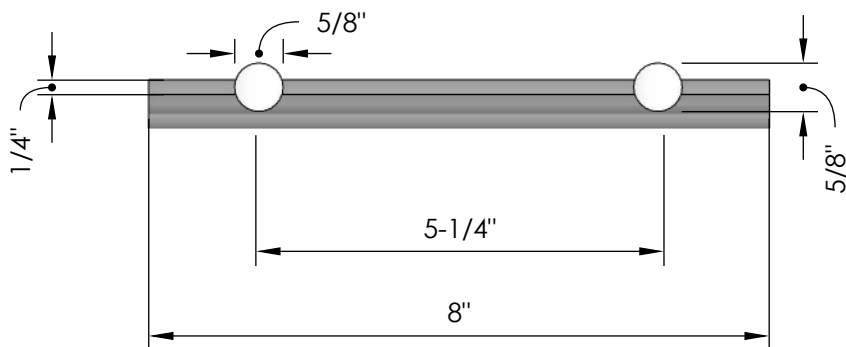

Float Racking: Glass Cradle & Clip Hardware

Specification Sheet

Perspective

Plan View

Elevation A

Elevation B

Blue Grouse Wine Cellars

604.929.3180