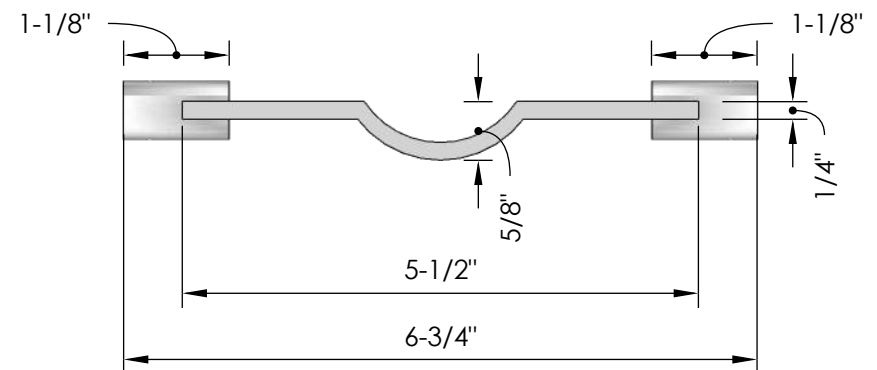

Float Racking: Glass Cradle & Clip Hardware

Specification Sheet

Perspective

Plan View

Elevation A

Elevation B

Blue Grouse Wine Cellars

604.929.3180