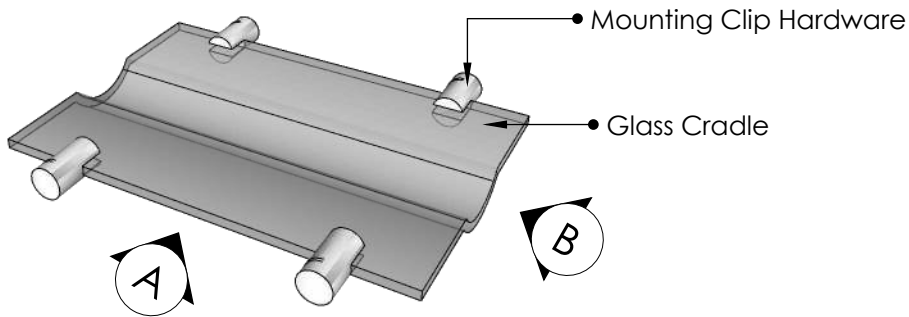

Float Racking: Glass Cradle & Clip Hardware

Specification Sheet

Perspective

Plan View

Elevation A

Elevation B

Blue Grouse Wine Cellars

604.929.3180