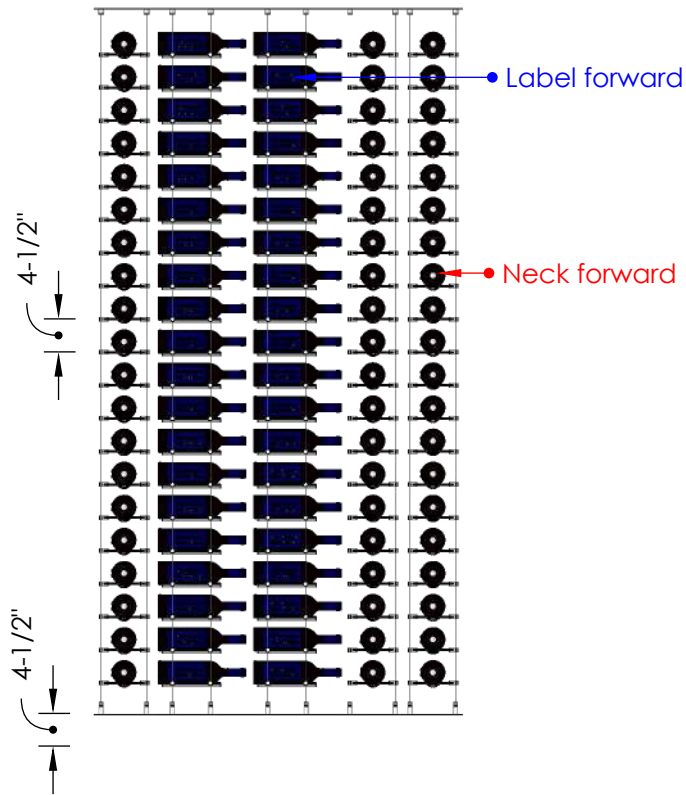

Float Racking: Minimum Spacing Between Bottles & Columns

Elevation

ALL MEASUREMENTS ARE FROM CENTER OF CLIP

Plan View

DIMENSIONS IN RED = NECK FORWARD RACKING
 DIMENSIONS IN BLUE = LABEL FORWARD RACKING
 DIMENSIONS IN BLACK = LABEL FORWARD RACKING MEETING NECK FORWARD RACKING

ALL MEASUREMENTS ARE FROM CENTER OF MOUNTING LOCATION

Blue Grouse Wine Cellars

604.929.3180
 1.888.400.CORK(2675)