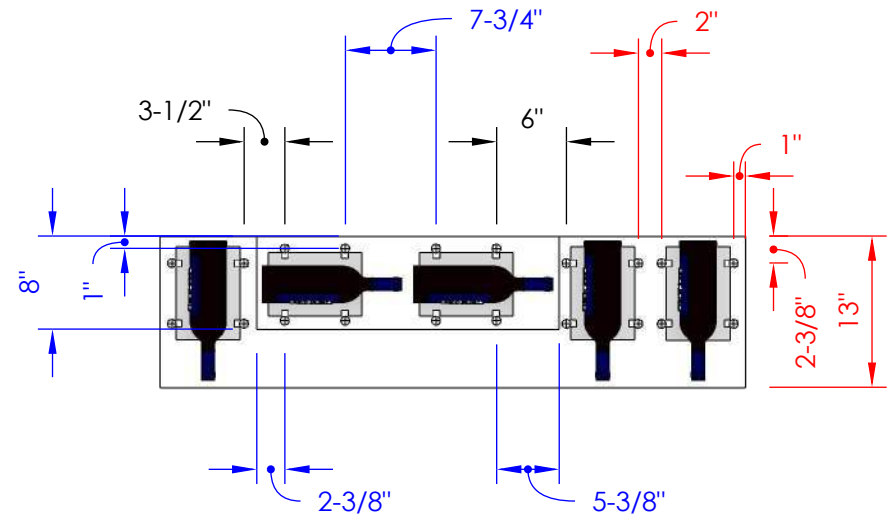

Float Racking: Minimum Spacing Between Bottles & Columns

Elevation

ALL MEASUREMENTS ARE FROM CENTER OF CLIP

Plan View

DIMENSIONS IN RED = NECK FORWARD RACKING
 DIMENSIONS IN BLUE = LABEL FORWARD RACKING
 DIMENSIONS IN BLACK = LABEL FORWARD RACKING MEETING NECK FORWARD RACKING

ALL MEASUREMENTS ARE FROM CENTER OF MOUNTING LOCATION

Blue Grouse Wine Cellars

604.929.3180
 1.888.400.CORK(2675)