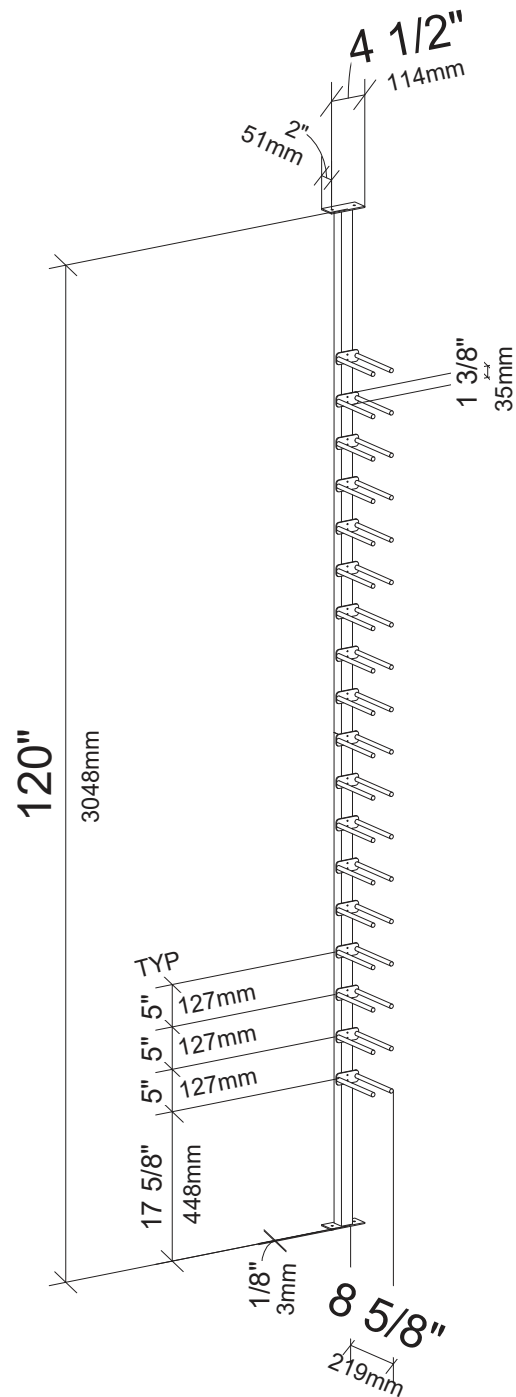

# Vino Rails Post Wine Rack Kit

Spec Sheet for (VR-FCP-KIT-1) 18-bottle wine rack kit

SCAN FOR BILT 3D INSTRUCTIONS

POWERED BY BILT INTELLIGENT INSTRUCTIONS®

## IMPORTANT...

Allow for 13" (331mm) total depth to accommodate most 750ml wine bottles.

Top Mounting Base can telescope 2" (51mm) for a max installation height of 122" (3099mm).

VINTAGEVIEW®  
MOVING WINE STORAGE FORWARD