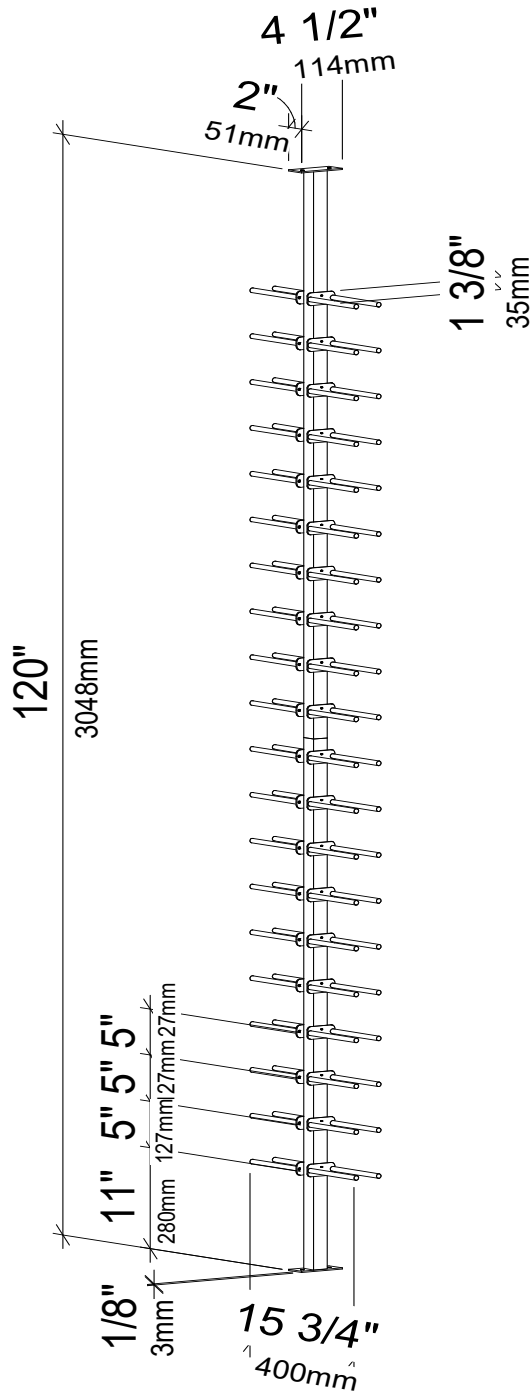

Vino Rails Double Sided Post Kit

Spec Sheet for VR-FCP-KIT-11 (40-bottle, floor-to-ceiling wine rack kit)

Allow for 13" (331mm) total depth to accommodate most 750ml wine bottles.

Top Mounting Base can telescope 2" (51mm) for a max installation height of 122" (3099mm).

SCAN FOR BILT. 3D INSTRUCTIONS

POWERED BY BILT INTELLIGENT INSTRUCTIONS®

VINTAGEVIEW®
MOVING WINE STORAGE FORWARD

4690 Joliet St., Denver, CO 80239 | phone: 866.650.1500 | fax: 866.650.1501 | VintageView.com