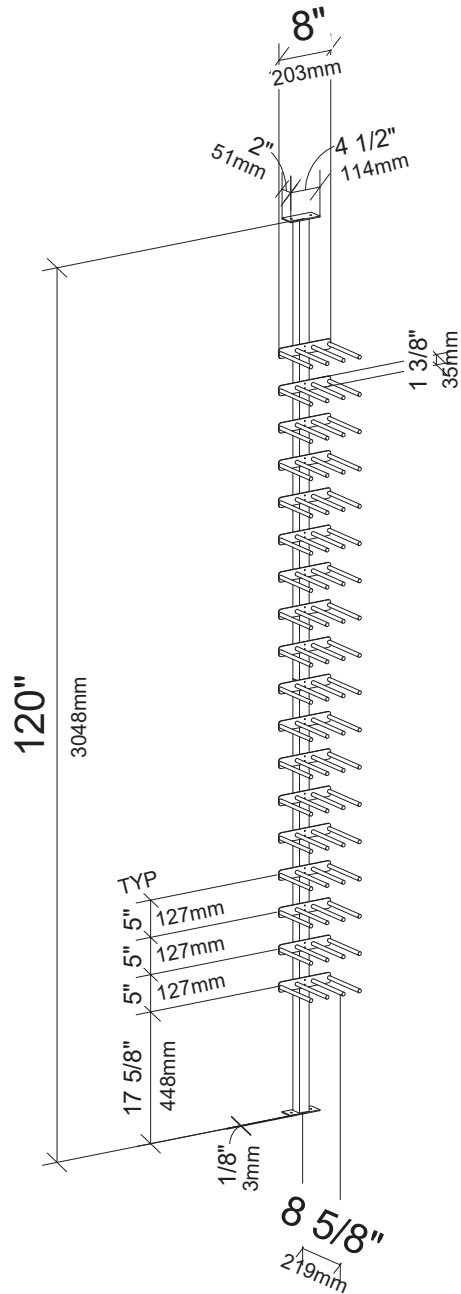

# Vino Rails Post Wine Rack Kit

Spec Sheet for (VR-FCP-KIT-2) 36-bottle wine rack kit

SCAN FOR BILT 3D INSTRUCTIONS

POWERED BY BILT INTELLIGENT INSTRUCTIONS®

## IMPORTANT...

Allow for 13" (331mm) total depth to accommodate most 750ml wine bottles.

Top Mounting Base can telescope 2" (51mm) for a max installation height of 122" (3099mm).

VINTAGEVIEW®  
MOVING WINE STORAGE FORWARD