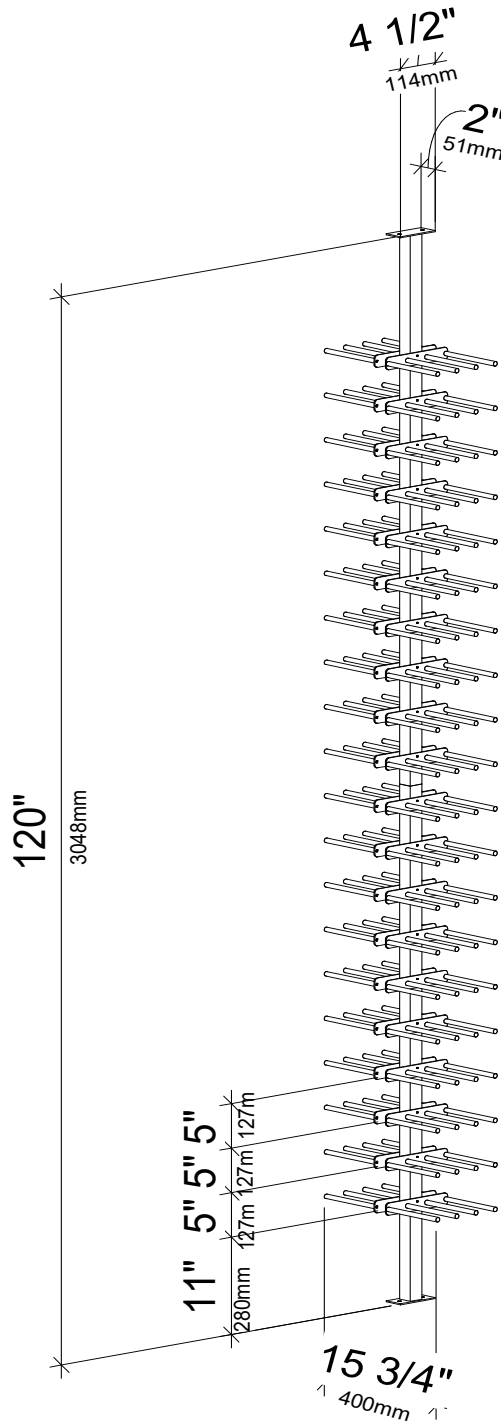

# Vino Rails Double Sided Post Kit

Spec Sheet for VR-FCP-KIT-22 (80-bottle, floor-to-ceiling wine rack kit)

Allow for 13" (331mm) total depth to accommodate most 750ml wine bottles.

Top Mounting Base can telescope 2" (51mm) for a max installation height of 122" (3099mm).