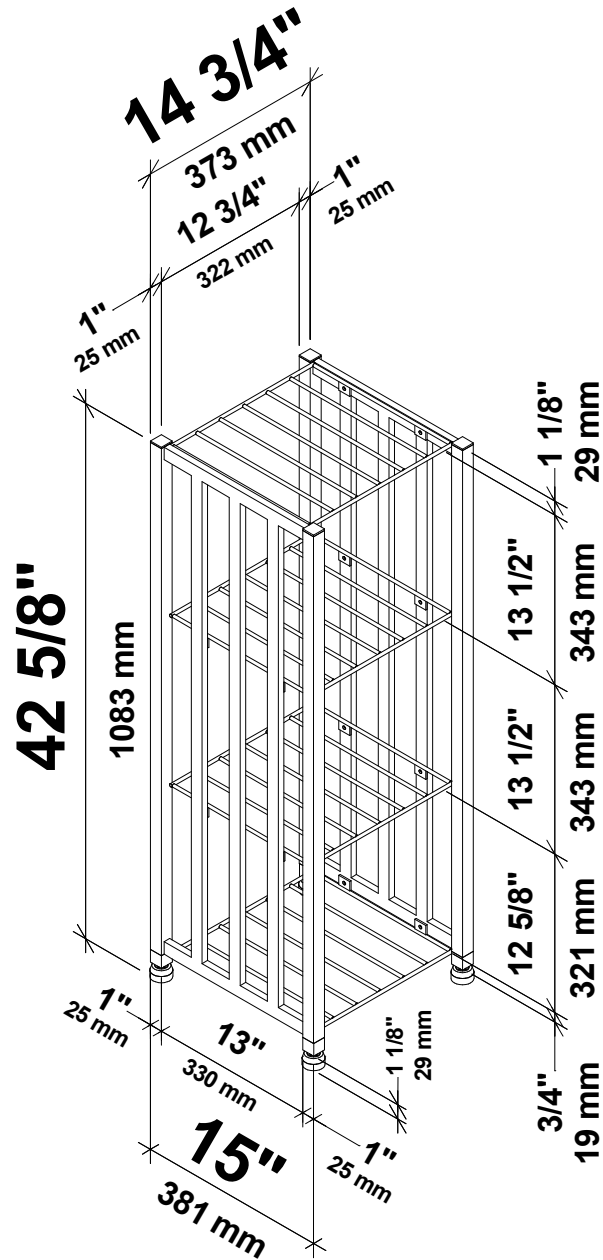

Case & Crate Bin 3

Spec Sheet for CC2-BIN (Backer not included)

VINTAGEVIEW®
MOVING WINE STORAGE FORWARD