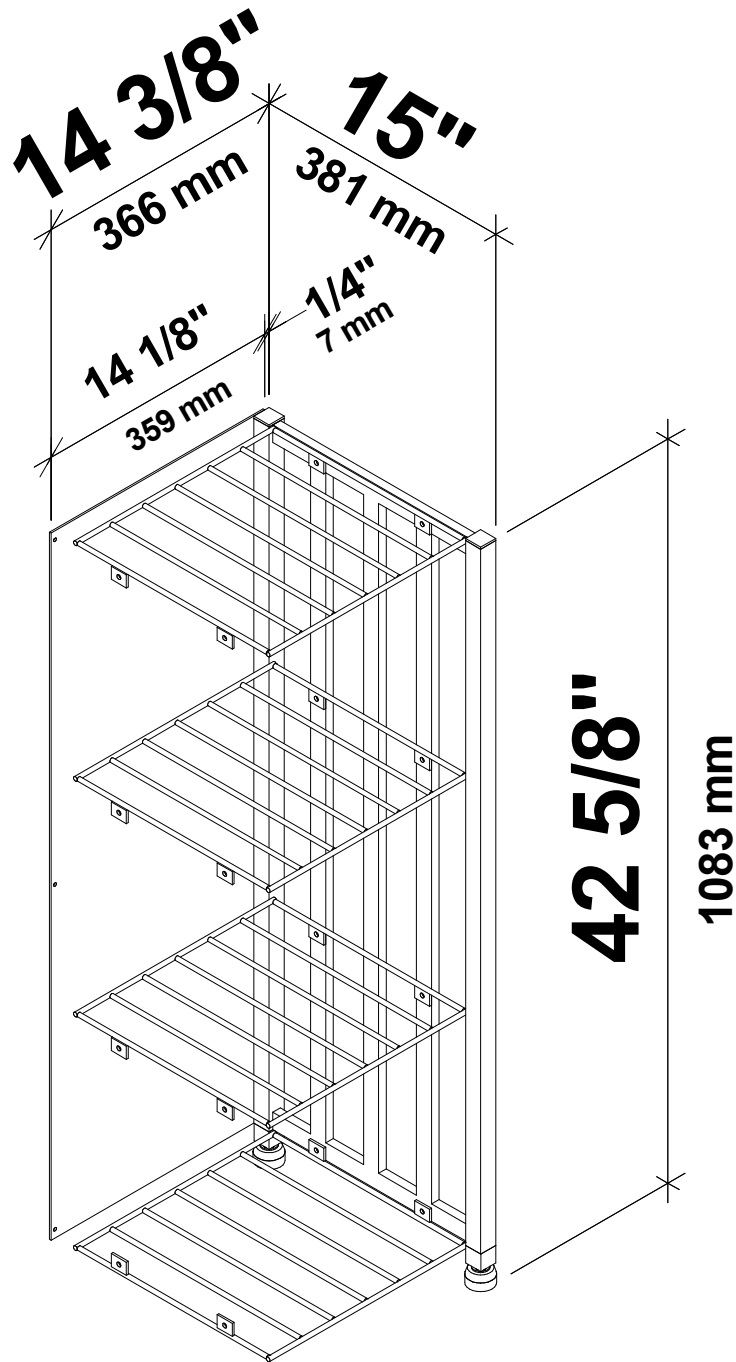

# Case & Crate Bin 3 Extension

Spec Sheet for CC2-EXT-BIN-S (48-bottle extension unit, Backer not included)

VINTAGEVIEW®  
MOVING WINE STORAGE FORWARD

4690 Joliet St., Denver, CO 80239 | phone: 866.650.1500 | fax: 866.650.1501 | [VintageView.com](http://VintageView.com)