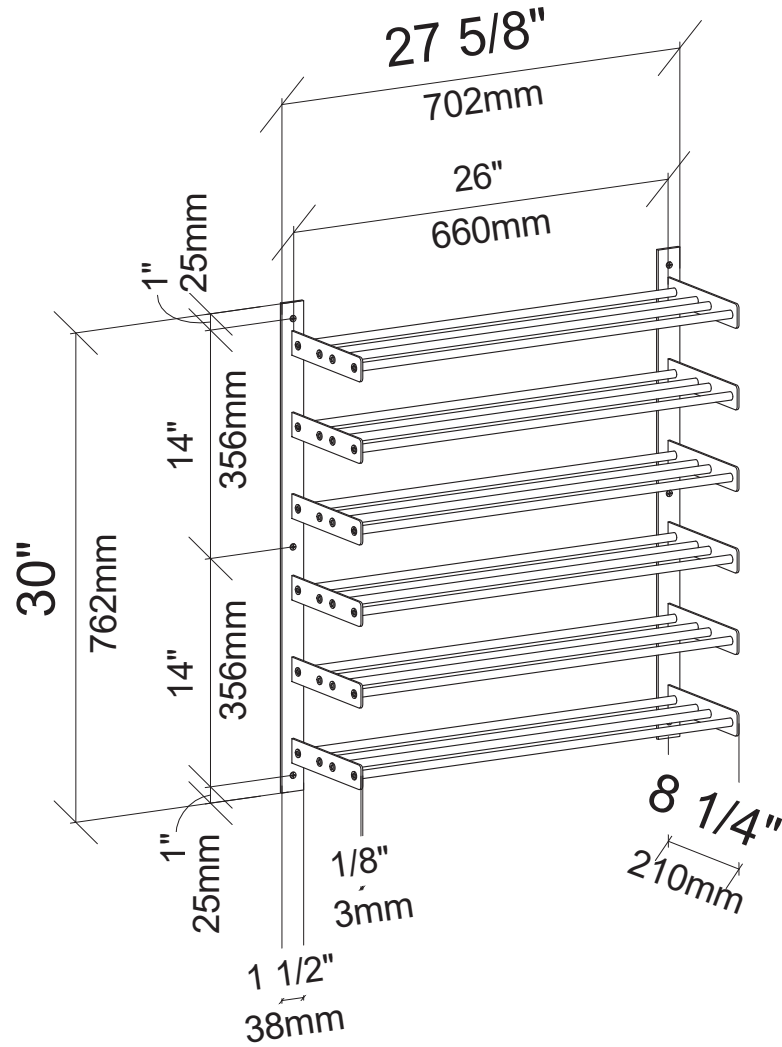

Evolution Wine Wall 30" 2C

Spec Sheet for WW-302-2C (24-bottle wine rack)

VINTAGEVIEW®
MOVING WINE STORAGE FORWARD

4690 Joliet St., Denver, CO 80239 | phone: 866.650.1500 | fax: 866.650.1501 | VintageView.com