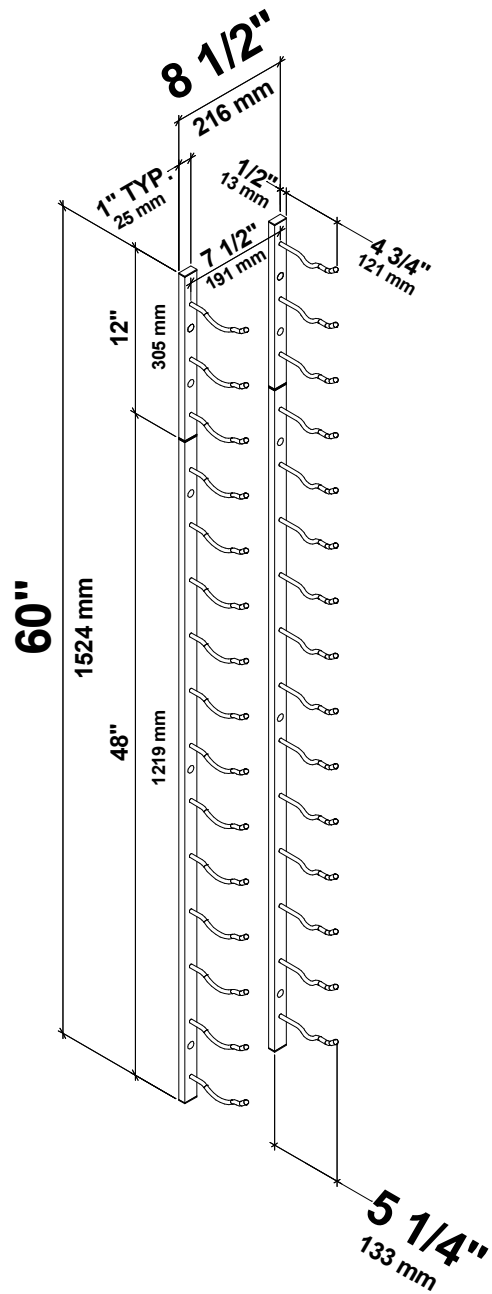

W Series 5 Wine Rack Kit

Spec Sheet for WS51 (15-bottle wine rack kit)

SCAN FOR BILT. 3D INSTRUCTIONS

POWERED BY BILT INTELLIGENT INSTRUCTIONS®

VINTAGEVIEW®
MOVING WINE STORAGE FORWARD

4690 Joliet St., Denver, CO 80239 | phone: 866.650.1500 | fax: 866.650.1501 | VintageView.com