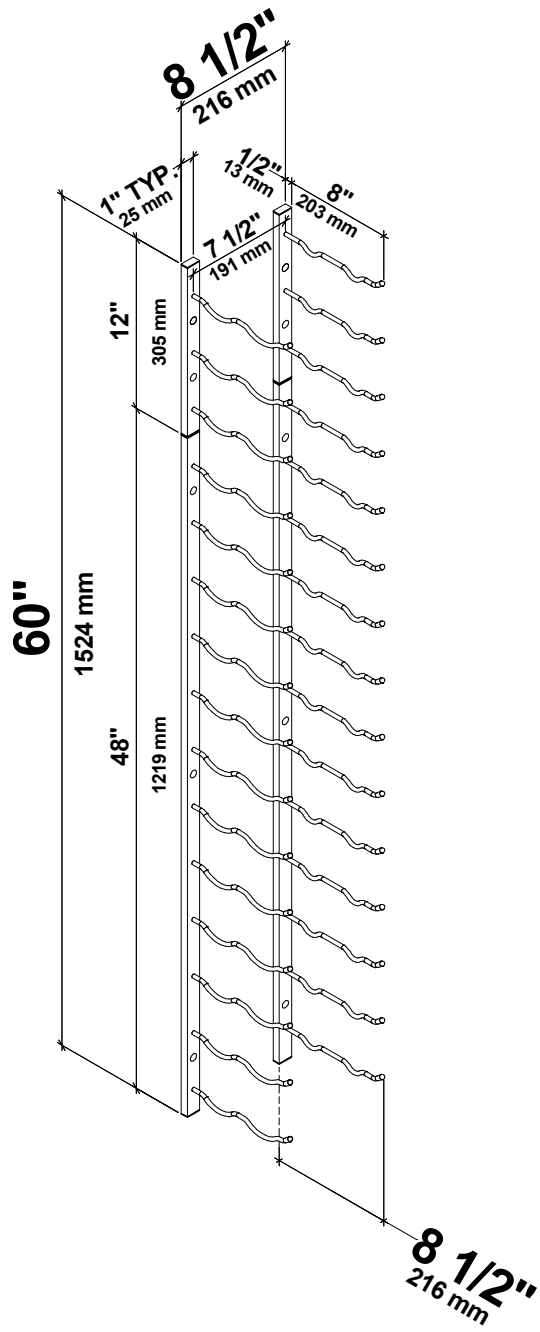

# W Series 5 Wine Rack Kit

Spec Sheet for WS52 (30-bottle wine rack kit)

SCAN FOR BILT. 3D INSTRUCTIONS

POWERED BY BILT INTELLIGENT INSTRUCTIONS®

VINTAGEVIEW®  
MOVING WINE STORAGE FORWARD

4690 Joliet St., Denver, CO 80239 | phone: 866.650.1500 | fax: 866.650.1501 | [VintageView.com](http://VintageView.com)